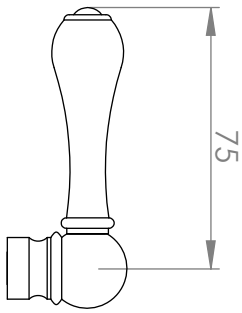

## A51.07.V2

### HOB SET

[Available with flow control, add **.FC** to end of code - 5 STAR/6Lpm WELS RATING]

STANDARD WITH METAL CROSS HANDLE  
OTHER LEVER HANDLE OPTIONS

**.ML** METAL LEVER

**.PL** WHITE PORCELAIN  
**.BL** BLACK PORCELAIN  
**.CK** CRACKLE PORCELAIN