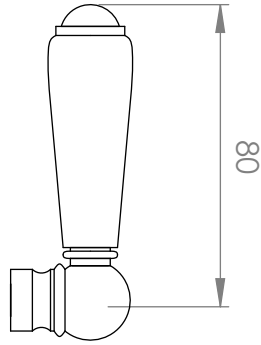

### HOB SET

[Available with flow control, add **.FC** to end of code - 5 STAR/6Lpm WELS RATING]

STANDARD WITH METAL CROSS HANDLE  
OTHER LEVER HANDLE OPTIONS

**.ML** METAL LEVER

**.PL** WHITE PORCELAIN  
**.BL** BLACK PORCELAIN  
**.CK** CRACKLE PORCELAIN