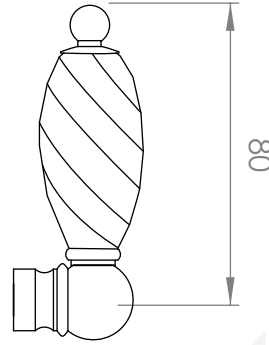

### HOB SET

[Available with flow control, add **.FC** to end of code - 5 STAR/6Lpm WELS RATING]

STANDARD WITH METAL CROSS HANDLE  
OTHER LEVER HANDLE OPTIONS

**.ML** METAL LEVER

**.PL** WHITE PORCELAIN  
**.BL** BLACK PORCELAIN  
**.CK** CRACKLE PORCELAIN

**.CL** SWAROVSKI CRYSTAL

**.CC** CRYSTAL CROSS