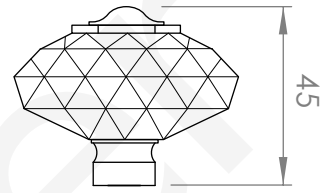

### HOB SET

[Available with flow control, add **.FC** to end of code - 5 STAR/6Lpm WELS RATING]

STANDARD WITH METAL CROSS HANDLE  
OTHER LEVER HANDLE OPTIONS

**.ML** METAL LEVER

**.PL** WHITE PORCELAIN  
**.BL** BLACK PORCELAIN  
**.CK** CRACKLE PORCELAIN

**.CL** SWAROVSKI CRYSTAL

**.CC** CRYSTAL CROSS