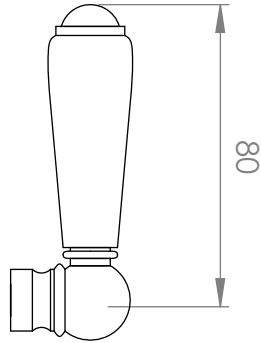

### WALL SET

[Available with flow control, add **.FC** to end of code - 5 STAR/6Lpm WELS RATING]

STANDARD WITH METAL CROSS HANDLE  
OTHER LEVER HANDLE OPTIONS

**.ML** METAL LEVER

**.PL** WHITE PORCELAIN  
**.BL** BLACK PORCELAIN  
**.CK** CRACKLE PORCELAIN