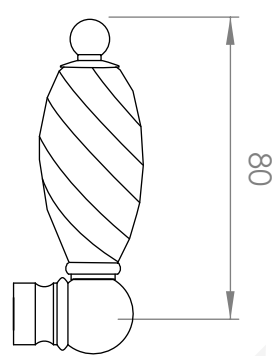

### WALL SET

[Available with flow control, add **.FC** to end of code - 5 STAR/6Lpm WELS RATING]

STANDARD WITH METAL CROSS HANDLE  
OTHER LEVER HANDLE OPTIONS

**.ML** METAL LEVER

**.PL** WHITE PORCELAIN  
**.BL** BLACK PORCELAIN  
**.CK** CRACKLE PORCELAIN

**.CL** SWAROVSKI CRYSTAL

**.CC** CRYSTAL CROSS