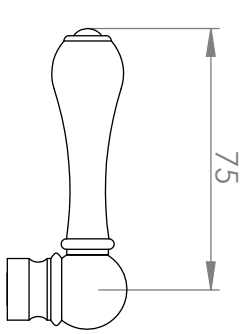

### WALL SET

[Available with flow control, add **.FC** to end of code - 5 STAR/6Lpm WELS RATING]

STANDARD WITH METAL CROSS HANDLE  
OTHER LEVER HANDLE OPTIONS

**.ML** METAL LEVER

**.PL** WHITE PORCELAIN  
**.BL** BLACK PORCELAIN  
**.CK** CRACKLE PORCELAIN