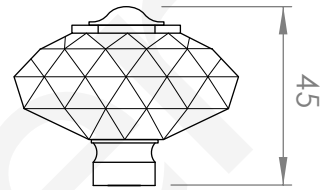

### WALL SET

[Available with flow control, add **.FC** to end of code - 5 STAR/6Lpm WELS RATING]

STANDARD WITH METAL CROSS HANDLE  
OTHER LEVER HANDLE OPTIONS

**.ML** METAL LEVER

**.PL** WHITE PORCELAIN  
**.BL** BLACK PORCELAIN  
**.CK** CRACKLE PORCELAIN

**.CL** SWAROVSKI CRYSTAL

**.CC** CRYSTAL CROSS