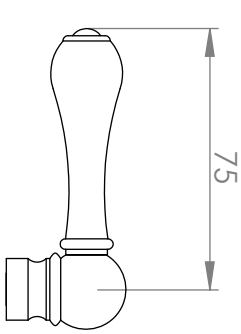

A51.06

WALL SET

[Available with flow control, add **.FC** to end of code - 5 STAR/6Lpm WELS RATING]

STANDARD WITH METAL CROSS HANDLE
OTHER LEVER HANDLE OPTIONS

.ML METAL LEVER

.PL WHITE PORCELAIN
.BL BLACK PORCELAIN
.CK CRACKLE PORCELAIN

.CL SWAROVSKI CRYSTAL

.CC CRYSTAL CROSS

Ø54

Ø60

210

45