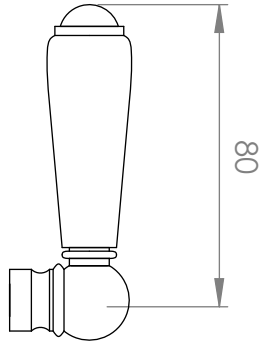

A51.06

WALL SET

[Available with flow control, add **.FC** to end of code - 5 STAR/6Lpm WELS RATING]

STANDARD WITH METAL CROSS HANDLE
OTHER LEVER HANDLE OPTIONS

.ML METAL LEVER

.PL WHITE PORCELAIN
.BL BLACK PORCELAIN
.CK CRACKLE PORCELAIN

.CL SWAROVSKI CRYSTAL

.CC CRYSTAL CROSS

Ø54

Ø60

210

45