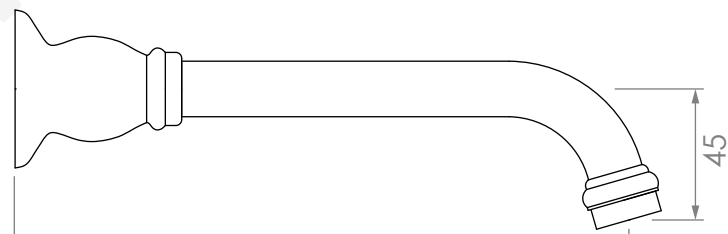

A51.06

WALL SET

[Available with flow control, add **.FC** to end of code - 5 STAR/6Lpm WELS RATING]

STANDARD WITH METAL CROSS HANDLE
OTHER LEVER HANDLE OPTIONS

.ML METAL LEVER

.PL WHITE PORCELAIN
.BL BLACK PORCELAIN
.CK CRACKLE PORCELAIN

.CL SWAROVSKI CRYSTAL

.CC CRYSTAL CROSS

Ø54

Ø60

210

45