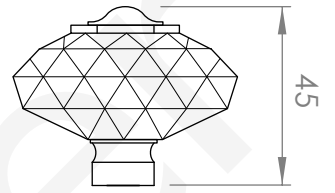

A51.06

WALL SET

[Available with flow control, add **.FC** to end of code - 5 STAR/6Lpm WELS RATING]

STANDARD WITH METAL CROSS HANDLE
OTHER LEVER HANDLE OPTIONS

.ML METAL LEVER

.PL WHITE PORCELAIN
.BL BLACK PORCELAIN
.CK CRACKLE PORCELAIN

.CL SWAROVSKI CRYSTAL

.CC CRYSTAL CROSS

Ø54

Ø60

210

45