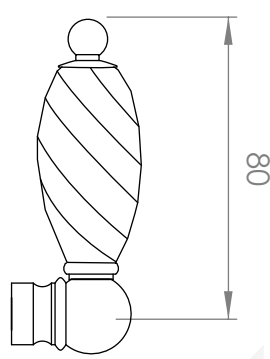

A51.06

WALL SET

[Available with flow control, add **.FC** to end of code - 5 STAR/6Lpm WELS RATING]

STANDARD WITH METAL CROSS HANDLE
OTHER LEVER HANDLE OPTIONS

.ML METAL LEVER

.PL WHITE PORCELAIN
.BL BLACK PORCELAIN
.CK CRACKLE PORCELAIN

.CL SWAROVSKI CRYSTAL

.CC CRYSTAL CROSS

Ø54

Ø60

210

45