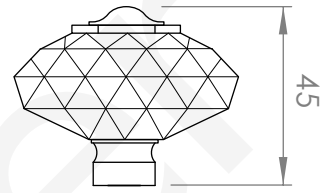

A51.04.V3

BASIN MIXER

5 STAR/6Lpm WELS RATING

LEVER HANDLE OPTIONS

.ML METAL LEVER

.PL WHITE PORCELAIN
.BL BLACK PORCELAIN
.CK CRACKLE PORCELAIN

.CL SWAROVSKI CRYSTAL

.CC CRYSTAL CROSS