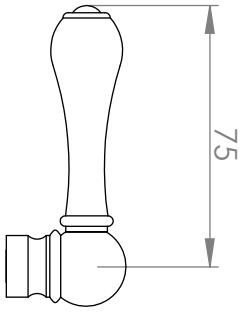

A51.04.V3

BASIN MIXER

5 STAR/6Lpm WELS RATING

LEVER HANDLE OPTIONS

.ML METAL LEVER

.PL WHITE PORCELAIN
.BL BLACK PORCELAIN
.CK CRACKLE PORCELAIN

.CL SWAROVSKI CRYSTAL

.CC CRYSTAL CROSS