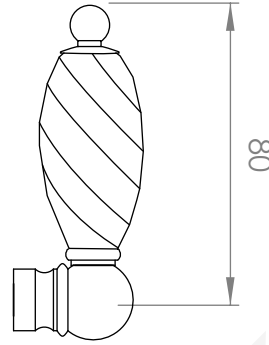

A51.04.V3

BASIN MIXER

5 STAR/6Lpm WELS RATING

LEVER HANDLE OPTIONS

.ML METAL LEVER

.PL WHITE PORCELAIN
.BL BLACK PORCELAIN
.CK CRACKLE PORCELAIN

.CL SWAROVSKI CRYSTAL

.CC CRYSTAL CROSS