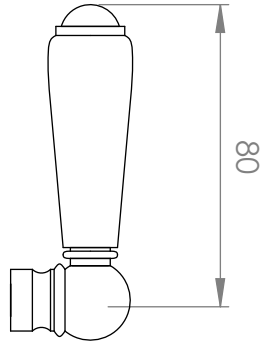

A51.04.V3

BASIN MIXER

5 STAR/6Lpm WELS RATING

LEVER HANDLE OPTIONS

.ML METAL LEVER

.PL WHITE PORCELAIN
.BL BLACK PORCELAIN
.CK CRACKLE PORCELAIN

.CL SWAROVSKI CRYSTAL

.CC CRYSTAL CROSS