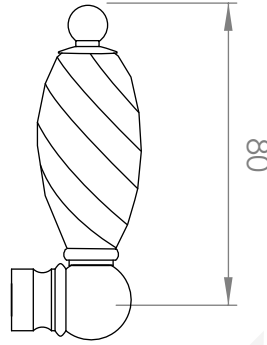

A51.04.V2

BASIN MIXER

5 STAR/6Lpm WELS RATING

LEVER HANDLE OPTIONS

.ML METAL LEVER

.PL WHITE PORCELAIN
.BL BLACK PORCELAIN
.CK CRACKLE PORCELAIN

.CL SWAROVSKI CRYSTAL

.CC CRYSTAL CROSS