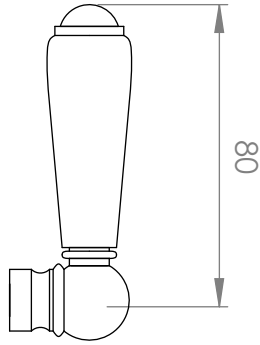

A51.04.V2

BASIN MIXER

5 STAR/6Lpm WELS RATING

LEVER HANDLE OPTIONS

.ML METAL LEVER

.PL WHITE PORCELAIN
.BL BLACK PORCELAIN
.CK CRACKLE PORCELAIN

.CL SWAROVSKI CRYSTAL

.CC CRYSTAL CROSS