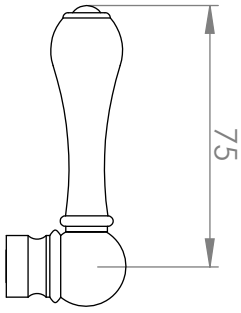

A51.04.V2

BASIN MIXER

5 STAR/6Lpm WELS RATING

LEVER HANDLE OPTIONS

.ML METAL LEVER

.PL WHITE PORCELAIN
.BL BLACK PORCELAIN
.CK CRACKLE PORCELAIN

.CL SWAROVSKI CRYSTAL

.CC CRYSTAL CROSS