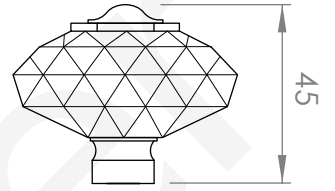

A51.04.V2

BASIN MIXER

5 STAR/6Lpm WELS RATING

LEVER HANDLE OPTIONS

.ML METAL LEVER

.PL WHITE PORCELAIN
.BL BLACK PORCELAIN
.CK CRACKLE PORCELAIN

.CL SWAROVSKI CRYSTAL

.CC CRYSTAL CROSS