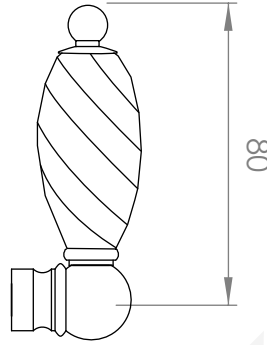

A51.04

BASIN MIXER

5 STAR/6Lpm WELS RATING

STANDARD WITH METAL CROSS HANDLE
OTHER LEVER HANDLE OPTIONS

.ML METAL LEVER

.PL WHITE PORCELAIN
.BL BLACK PORCELAIN
.CK CRACKLE PORCELAIN

.CL SWAROVSKI CRYSTAL

.CC CRYSTAL CROSS