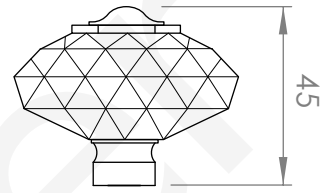

A51.04

BASIN MIXER

5 STAR/6Lpm WELS RATING

STANDARD WITH METAL CROSS HANDLE
OTHER LEVER HANDLE OPTIONS

.ML METAL LEVER

.PL WHITE PORCELAIN
.BL BLACK PORCELAIN
.CK CRACKLE PORCELAIN

.CL SWAROVSKI CRYSTAL

.CC CRYSTAL CROSS