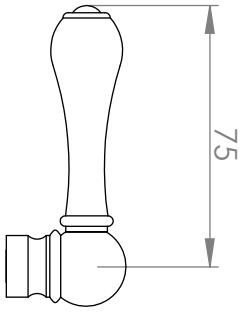

A51.04

BASIN MIXER

5 STAR/6Lpm WELS RATING

STANDARD WITH METAL CROSS HANDLE
OTHER LEVER HANDLE OPTIONS

.ML METAL LEVER

.PL WHITE PORCELAIN
.BL BLACK PORCELAIN
.CK CRACKLE PORCELAIN

.CL SWAROVSKI CRYSTAL

.CC CRYSTAL CROSS