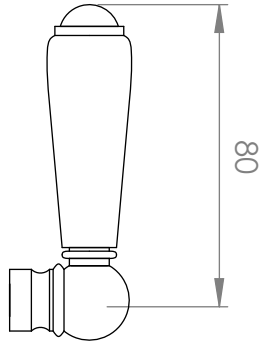

A51.04

BASIN MIXER

5 STAR/6Lpm WELS RATING

STANDARD WITH METAL CROSS HANDLE
OTHER LEVER HANDLE OPTIONS

.ML METAL LEVER

.PL WHITE PORCELAIN
.BL BLACK PORCELAIN
.CK CRACKLE PORCELAIN

.CL SWAROVSKI CRYSTAL

.CC CRYSTAL CROSS