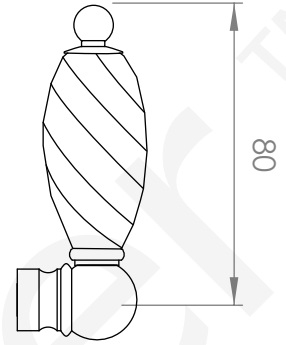

A51.03

BASIN MIXER

5 STAR/6Lpm WELS RATING

LEVER HANDLE OPTIONS

STANDARD WITH
METAL HANDLE

.PL WHITE PORCELAIN
.BL BLACK PORCELAIN
.CK CRACKLE PORCELAIN

.CL SWAROVSKI CRYSTAL