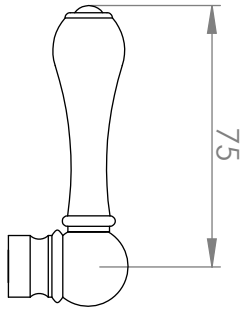

A51.03

BASIN MIXER

5 STAR/6Lpm WELS RATING

LEVER HANDLE OPTIONS

STANDARD WITH
METAL HANDLE

.PL WHITE PORCELAIN
.BL BLACK PORCELAIN
.CK CRACKLE PORCELAIN

.CL SWAROVSKI CRYSTAL