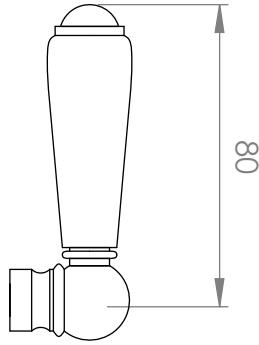

A51.03

BASIN MIXER

5 STAR/6Lpm WELS RATING

LEVER HANDLE OPTIONS

STANDARD WITH
METAL HANDLE

.PL WHITE PORCELAIN
.BL BLACK PORCELAIN
.CK CRACKLE PORCELAIN

.CL SWAROVSKI CRYSTAL