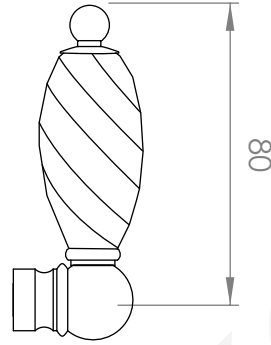

A51.00.V3

BASIN SET

5 STAR/6Lpm WELS RATING

STANDARD WITH METAL CROSS HANDLE
OTHER LEVER HANDLE OPTIONS

.ML METAL LEVER

.PL WHITE PORCELAIN
.BL BLACK PORCELAIN
.CK CRACKLE PORCELAIN

.CL SWAROVSKI CRYSTAL

.CC CRYSTAL CROSS