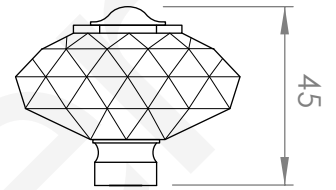

A51.00.V3

BASIN SET

5 STAR/6Lpm WELS RATING

STANDARD WITH METAL CROSS HANDLE
OTHER LEVER HANDLE OPTIONS

.ML METAL LEVER

.PL WHITE PORCELAIN
.BL BLACK PORCELAIN
.CK CRACKLE PORCELAIN

.CL SWAROVSKI CRYSTAL

.CC CRYSTAL CROSS