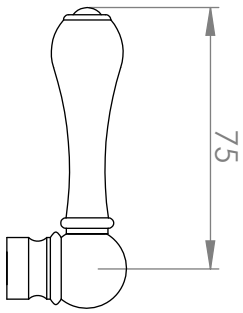

A51.00.V3

BASIN SET

5 STAR/6Lpm WELS RATING

STANDARD WITH METAL CROSS HANDLE
OTHER LEVER HANDLE OPTIONS

.ML METAL LEVER

.PL WHITE PORCELAIN
.BL BLACK PORCELAIN
.CK CRACKLE PORCELAIN

.CL SWAROVSKI CRYSTAL

.CC CRYSTAL CROSS