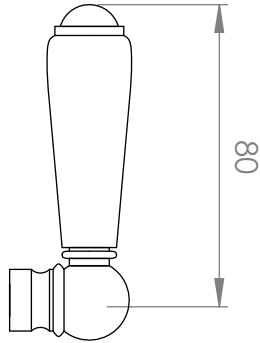

A51.00.V3

BASIN SET

5 STAR/6Lpm WELS RATING

STANDARD WITH METAL CROSS HANDLE
OTHER LEVER HANDLE OPTIONS

.ML METAL LEVER

.PL WHITE PORCELAIN
.BL BLACK PORCELAIN
.CK CRACKLE PORCELAIN

.CL SWAROVSKI CRYSTAL

.CC CRYSTAL CROSS