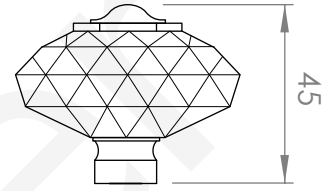

A51.00.V2

BASIN SET

5 STAR/6Lpm WELS RATING

STANDARD WITH METAL CROSS HANDLE
OTHER LEVER HANDLE OPTIONS

.ML METAL LEVER

.PL WHITE PORCELAIN
.BL BLACK PORCELAIN
.CK CRACKLE PORCELAIN

.CL SWAROVSKI CRYSTAL

.CC CRYSTAL CROSS