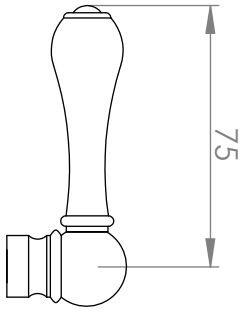

A51.00.V2

BASIN SET

5 STAR/6Lpm WELS RATING

STANDARD WITH METAL CROSS HANDLE
OTHER LEVER HANDLE OPTIONS

.ML METAL LEVER

.PL WHITE PORCELAIN
.BL BLACK PORCELAIN
.CK CRACKLE PORCELAIN

.CL SWAROVSKI CRYSTAL

.CC CRYSTAL CROSS