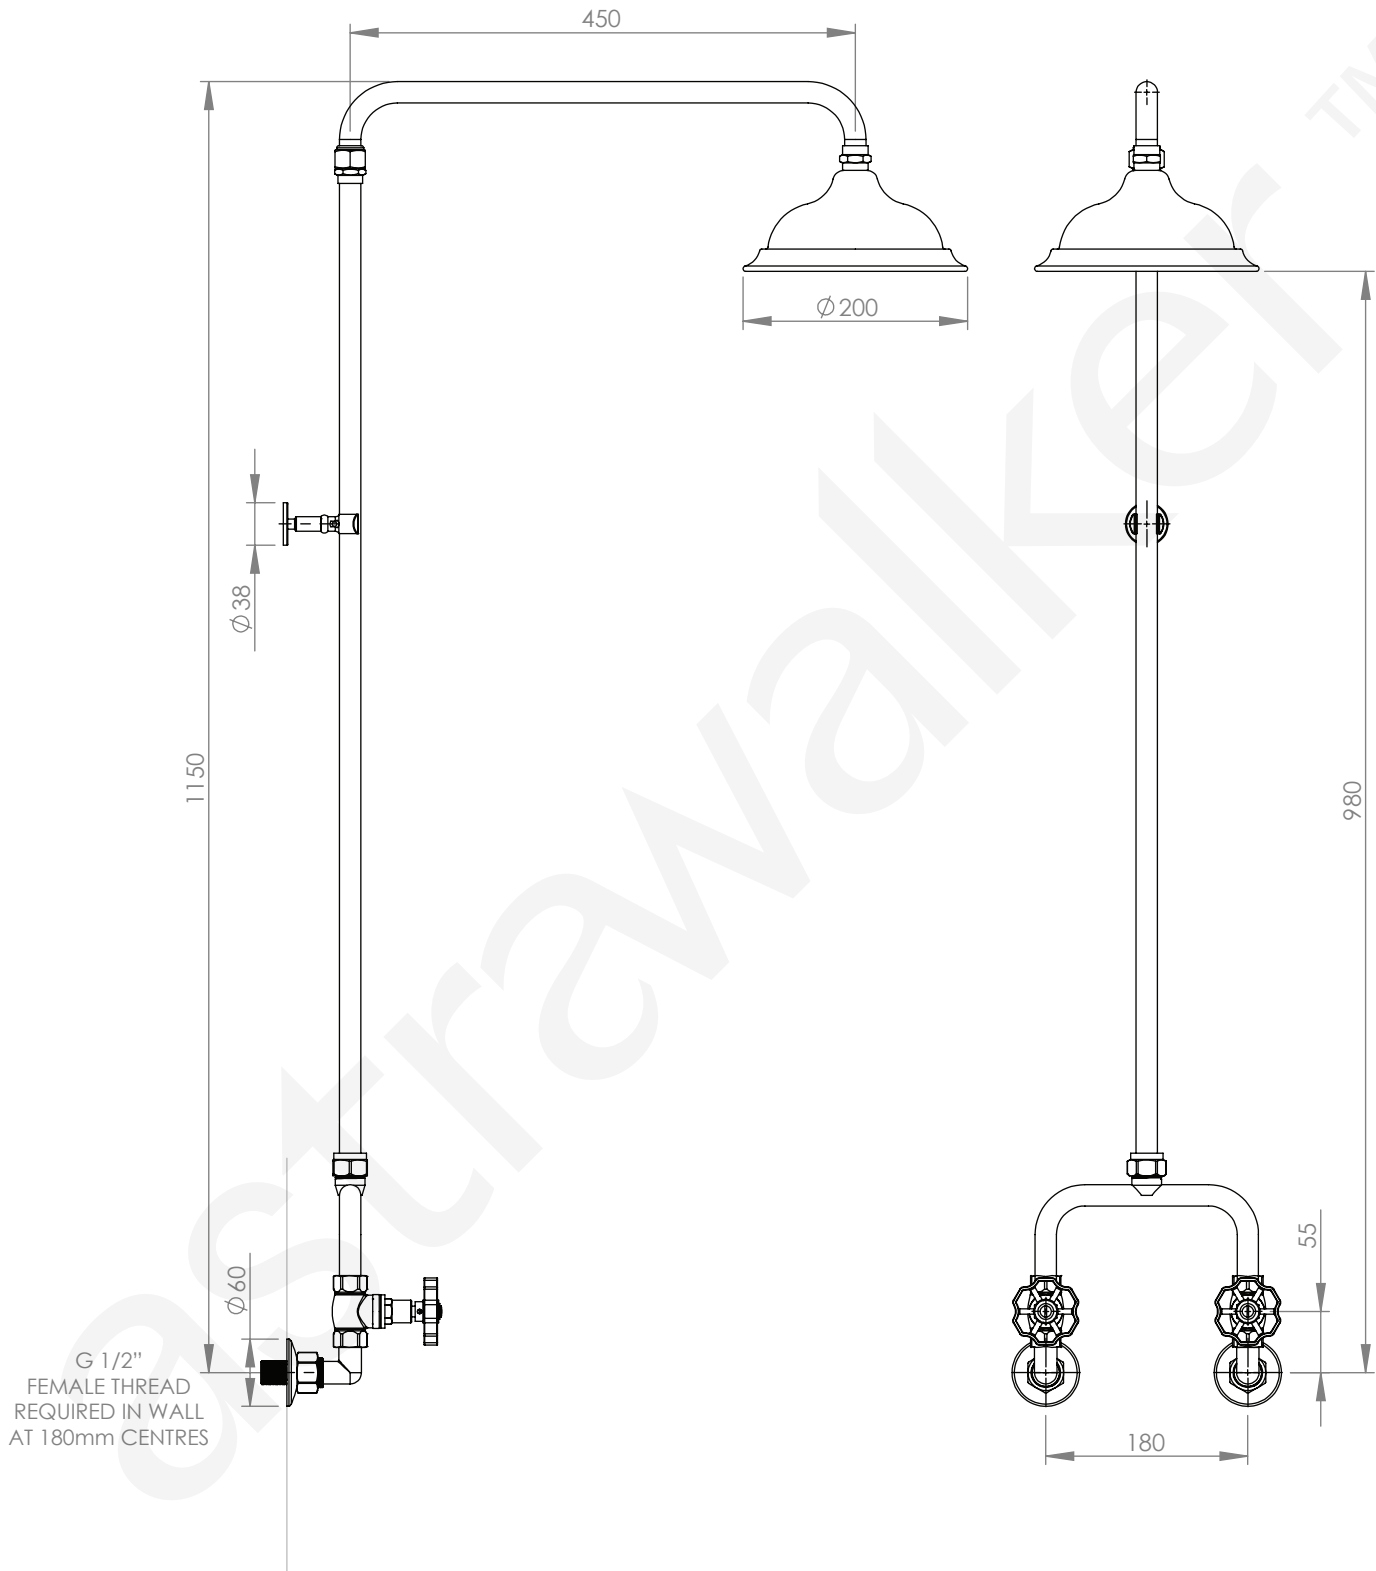

A11.13

SHOWER SET

3 STAR/9Lpm WELS RATINGV

A11.13

SHOWER SET

3 STAR/9Lpm WELS RATINGV