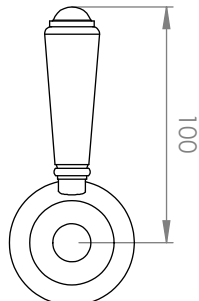

**A50.48.V4**  
WALL DIVERTER MIXER

LEVER HANDLE OPTIONS

STANDARD WITH  
METAL HANDLE

**.PL** WHITE PORCELAIN  
**.BL** BLACK PORCELAIN  
**.CK** CRACKLE PORCELAIN

**.CL** SWAROVSKI CRYSTAL