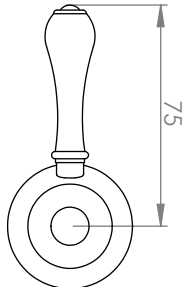

**A50.48.V4**  
WALL DIVERTER MIXER

LEVER HANDLE OPTIONS

STANDARD WITH  
METAL HANDLE

**.PL** WHITE PORCELAIN  
**.BL** BLACK PORCELAIN  
**.CK** CRACKLE PORCELAIN

**.CL** SWAROVSKI CRYSTAL