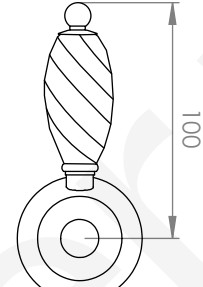

**A50.48.V4**  
WALL DIVERTER MIXER

LEVER HANDLE OPTIONS

STANDARD WITH  
METAL HANDLE

**.PL** WHITE PORCELAIN  
**.BL** BLACK PORCELAIN  
**.CK** CRACKLE PORCELAIN

**.CL** SWAROVSKI CRYSTAL