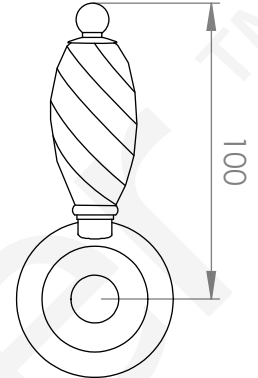

A50.48
WALL MIXER

LEVER HANDLE OPTIONS

STANDARD WITH
METAL HANDLE

.PL WHITE PORCELAIN
.BL BLACK PORCELAIN
.CK CRACKLE PORCELAIN

.CL SWAROVSKI CRYSTAL