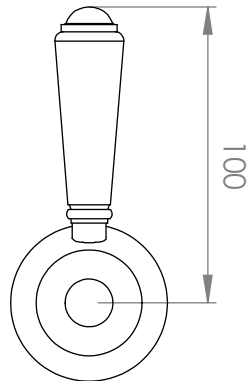

A50.48
WALL MIXER

LEVER HANDLE OPTIONS

STANDARD WITH
METAL HANDLE

.PL WHITE PORCELAIN
.BL BLACK PORCELAIN
.CK CRACKLE PORCELAIN

.CL SWAROVSKI CRYSTAL