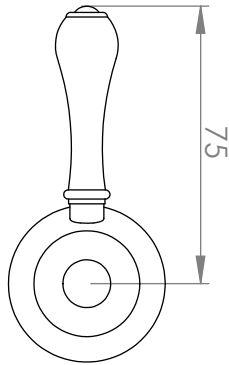

A50.48
WALL MIXER

LEVER HANDLE OPTIONS

STANDARD WITH
METAL HANDLE

.PL WHITE PORCELAIN
.BL BLACK PORCELAIN
.CK CRACKLE PORCELAIN

.CL SWAROVSKI CRYSTAL