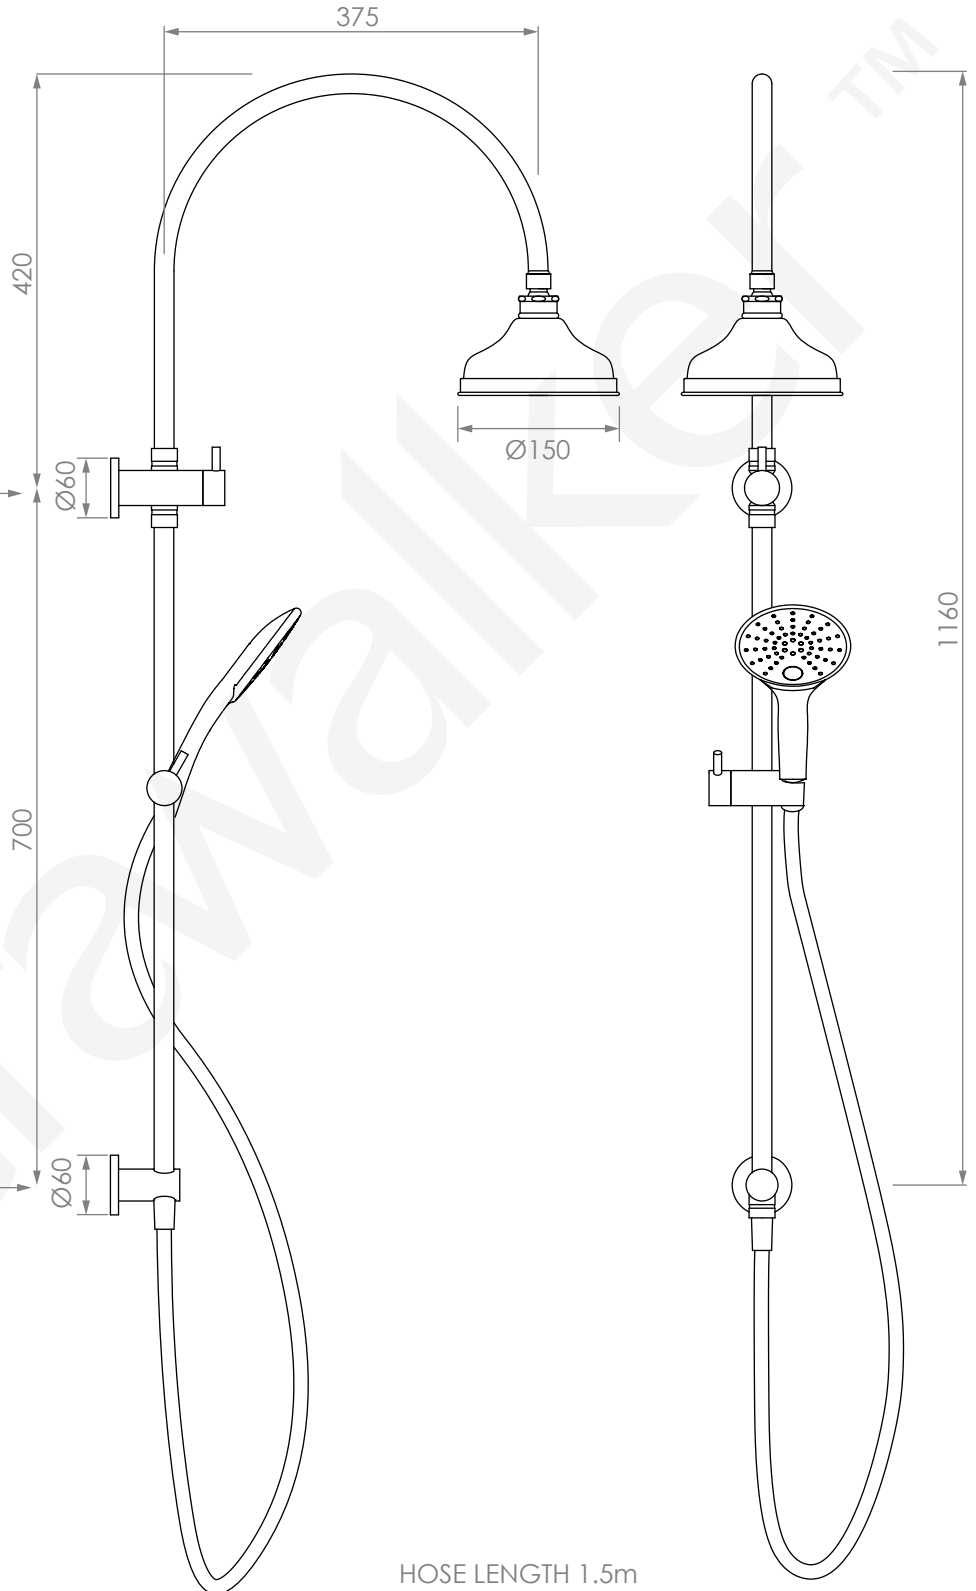

A50.24.V4

EXPOSED SHOWER WITH MULTI-FUNCTION HANDPIECE

3 STAR/9Lpm WELS RATING

AVAILABLE WITH:

Ø200mm OVERHEAD ROSE
A50.24.V4.200

WATER INLET
G 1/2" FEMALE THREAD

NOTE: ADJUSTABLE
WALL BRACKET

HOSE LENGTH 1.5m