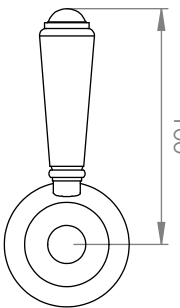

A50.17

BATH / SHOWER SET

3 STAR/9Lpm WELS RATING - SHOWER ONLY

LEVER HANDLE OPTIONS

STANDARD WITH
METAL HANDLE

- .PL WHITE PORCELAIN
- .BL BLACK PORCELAIN
- .CK CRACKLE PORCELAIN

.CL SWAROVSKI CRYSTAL

AVAILABLE WITH:

Ø200mm OVERHEAD ROSE
A50.17.200