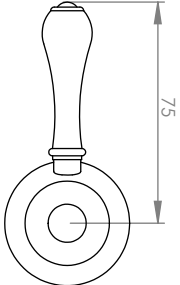

A50.17

BATH / SHOWER SET

3 STAR/9Lpm WELS RATING - SHOWER ONLY

LEVER HANDLE OPTIONS

STANDARD WITH
METAL HANDLE

- .PL WHITE PORCELAIN
- .BL BLACK PORCELAIN
- .CK CRACKLE PORCELAIN

.CL SWAROVSKI CRYSTAL

AVAILABLE WITH:

Ø200mm OVERHEAD ROSE
A50.17.200