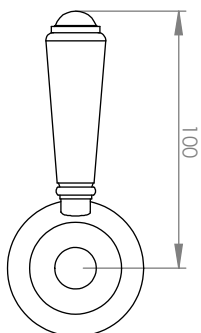

A50.13.V5

SHOWER SET WITH MULTI-FUNCTION HANDPIECE

3 STAR/9Lpm WELS RATING

LEVER HANDLE OPTIONS

STANDARD WITH
METAL HANDLE

.PL WHITE PORCELAIN
.BL BLACK PORCELAIN
.CK CRACKLE PORCELAIN

.CL SWAROVSKI CRYSTAL

AVAILABLE WITH:

Ø200mm OVERHEAD ROSE
A50.13.V5.200