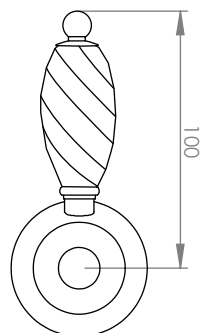

A50.13.V5

SHOWER SET WITH MULTI-FUNCTION HANDPIECE

3 STAR/9Lpm WELS RATING

LEVER HANDLE OPTIONS

STANDARD WITH
METAL HANDLE

.PL WHITE PORCELAIN
.BL BLACK PORCELAIN
.CK CRACKLE PORCELAIN

.CL SWAROVSKI CRYSTAL

AVAILABLE WITH:

Ø200mm OVERHEAD ROSE
A50.13.V5.200