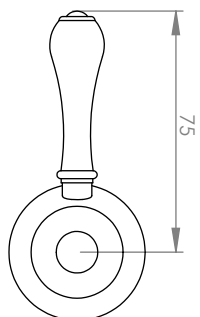

A50.13.V5

SHOWER SET WITH MULTI-FUNCTION HANDPIECE

3 STAR/9Lpm WELS RATING

LEVER HANDLE OPTIONS

STANDARD WITH
METAL HANDLE

.PL WHITE PORCELAIN
.BL BLACK PORCELAIN
.CK CRACKLE PORCELAIN

.CL SWAROVSKI CRYSTAL

AVAILABLE WITH:

Ø200mm OVERHEAD ROSE
A50.13.V5.200