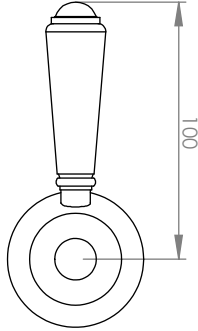

.PL WHITE PORCELAIN
.BL BLACK PORCELAIN
.CK CRACKLE PORCELAIN