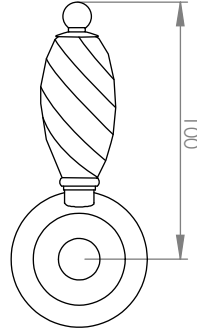

.CL SWAROVSKI CRYSTAL