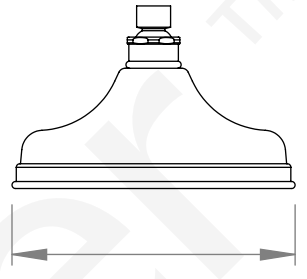

#### LEVER HANDLE OPTIONS

STANDARD WITH  
METAL HANDLE

**.PL** WHITE PORCELAIN  
**.BL** BLACK PORCELAIN  
**.CK** CRACKLE PORCELAIN

**.CL** SWAROVSKI CRYSTAL

#### AVAILABLE WITH:

Ø200mm OVERHEAD ROSE  
A50.13.V3.200