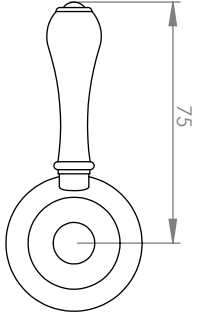

A50.13.V3

SHOWER SET WITH HANDPIECE

3 STAR/9Lpm WELS RATING

LEVER HANDLE OPTIONS

STANDARD WITH
METAL HANDLE