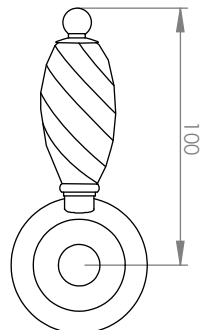

A50.13

SHOWER SET

3 STAR/9Lpm WELS RATING

LEVER HANDLE OPTIONS

STANDARD WITH
METAL HANDLE

.PL WHITE PORCELAIN
.BL BLACK PORCELAIN
.CK CRACKLE PORCELAIN

.CL SWAROVSKI CRYSTAL

AVAILABLE WITH:

200mm OVERHEAD ROSE
A50.13.200