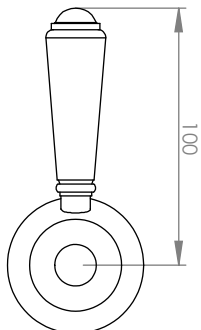

A50.13

SHOWER SET

3 STAR/9Lpm WELS RATING

LEVER HANDLE OPTIONS

STANDARD WITH
METAL HANDLE

.PL WHITE PORCELAIN
.BL BLACK PORCELAIN
.CK CRACKLE PORCELAIN

.CL SWAROVSKI CRYSTAL

AVAILABLE WITH:

200mm OVERHEAD ROSE
A50.13.200