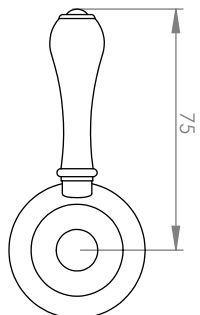

A50.13

SHOWER SET

3 STAR/9Lpm WELS RATING

LEVER HANDLE OPTIONS

STANDARD WITH
METAL HANDLE

.PL WHITE PORCELAIN
.BL BLACK PORCELAIN
.CK CRACKLE PORCELAIN

.CL SWAROVSKI CRYSTAL

AVAILABLE WITH:

200mm OVERHEAD ROSE
A50.13.200