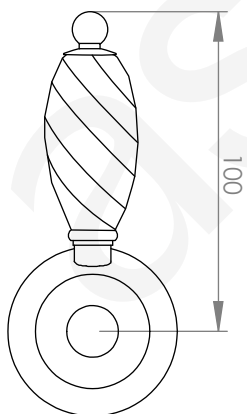

## A50.08.V8

SINK MIXER WITH PULL OUT DUAL SPRAY

6 STAR/3.5Lpm WELS RATING

### LEVER HANDLE OPTIONS

STANDARD WITH METAL HANDLE

**.PL** WHITE PORCELAIN  
**.BL** BLACK PORCELAIN  
**.CK** CRACKLE PORCELAIN

**.CL** SWAROVSKI CRYSTAL