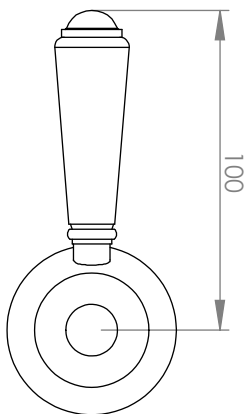

## A50.08.V8

SINK MIXER WITH PULL OUT DUAL SPRAY

6 STAR/3.5Lpm WELS RATING

### LEVER HANDLE OPTIONS

STANDARD WITH METAL HANDLE

**.PL** WHITE PORCELAIN  
**.BL** BLACK PORCELAIN  
**.CK** CRACKLE PORCELAIN

**.CL** SWAROVSKI CRYSTAL