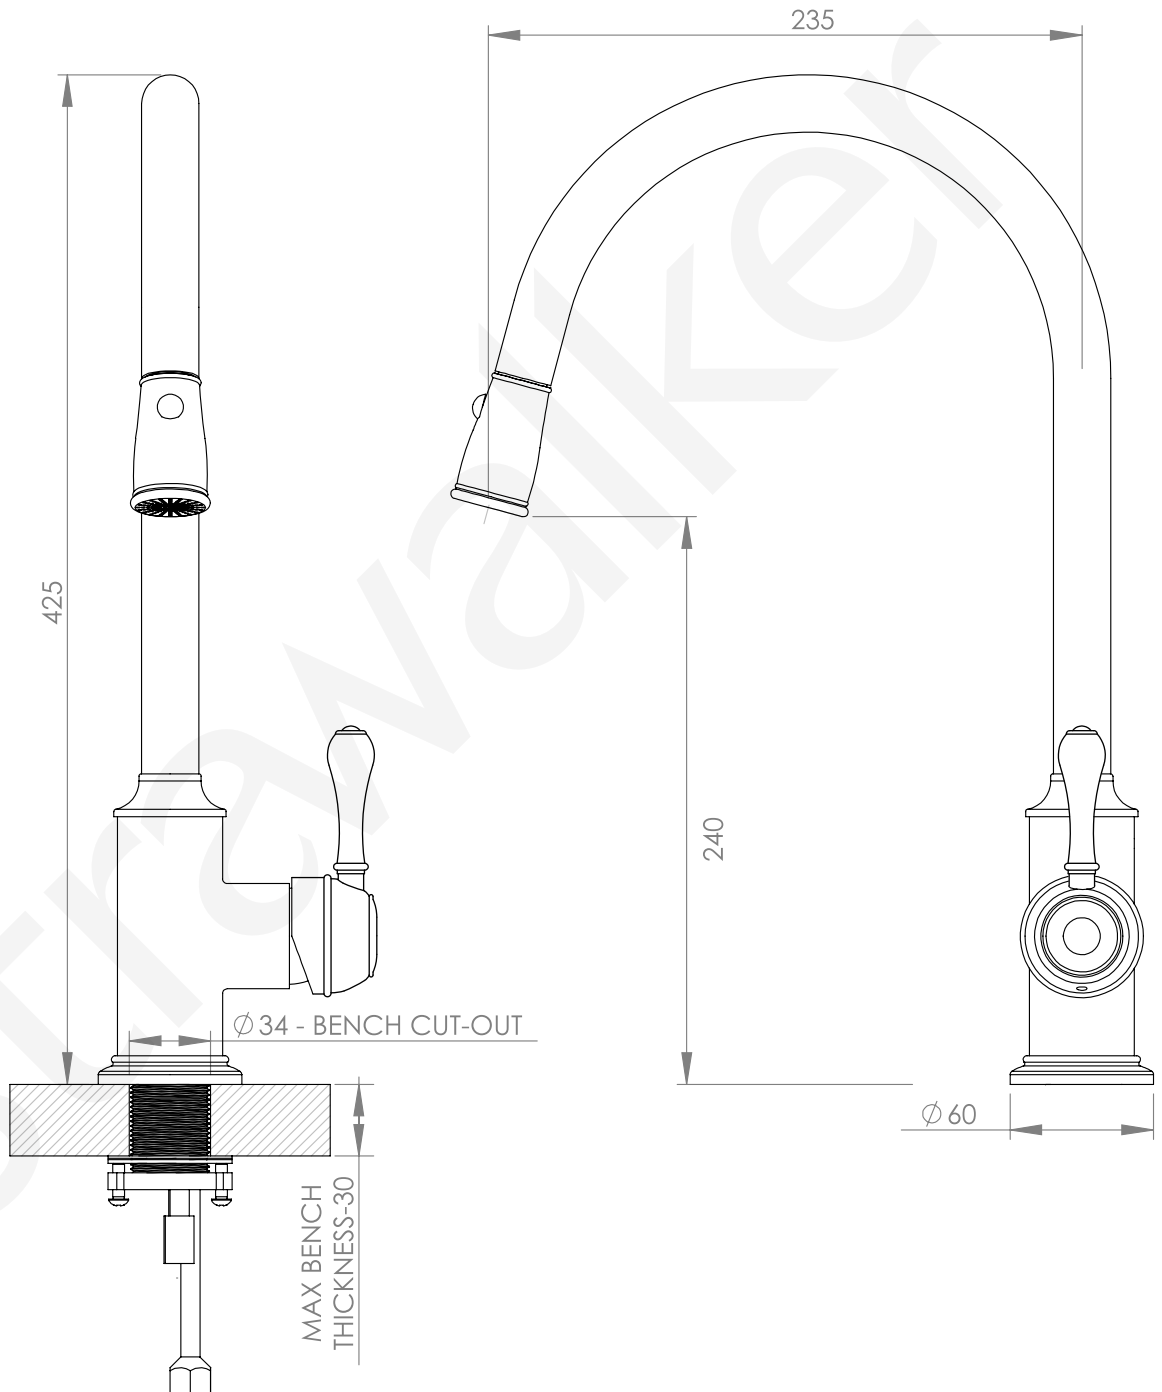

## A50.08.V8

SINK MIXER WITH PULL OUT DUAL SPRAY

6 STAR/3.5Lpm WELS RATING

### LEVER HANDLE OPTIONS

STANDARD WITH METAL HANDLE

**.PL** WHITE PORCELAIN  
**.BL** BLACK PORCELAIN  
**.CK** CRACKLE PORCELAIN

**.CL** SWAROVSKI CRYSTAL