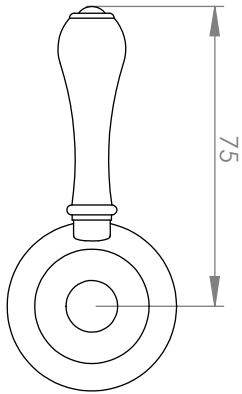

## A50.08.V8

SINK MIXER WITH PULL OUT DUAL SPRAY

6 STAR/3.5Lpm WELS RATING

### LEVER HANDLE OPTIONS

STANDARD WITH METAL HANDLE

**.PL** WHITE PORCELAIN  
**.BL** BLACK PORCELAIN  
**.CK** CRACKLE PORCELAIN

**.CL** SWAROVSKI CRYSTAL