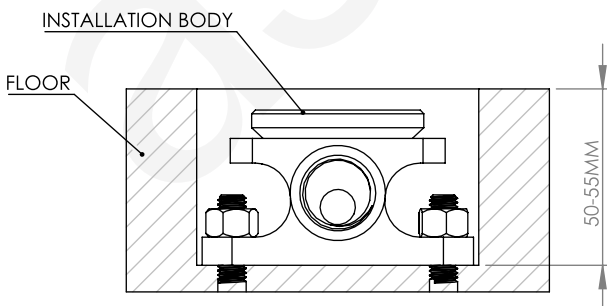

A50.08.V7.KN

BATH MIXER FLOOR MOUNTED WITH HANDPIECE

3 STAR/9Lpm WELS RATING - HANDPIECE ONLY

LEVER HANDLE OPTIONS

STANDARD WITH METAL HANDLE

- .PL WHITE PORCELAIN
- .BL BLACK PORCELAIN
- .CK CRACKLE PORCELAIN

.CL SWAROVSKI CRYSTAL

NB : ENSURE BODY IS INSTALLED AT CORRECT DEPTH 50 - 55MM BELOW FINISHED FLOOR