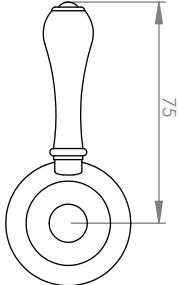

A50.08.V7.KN

BATH MIXER FLOOR MOUNTED WITH HANDPIECE

3 STAR/9Lpm WELS RATING - HANDPIECE ONLY

LEVER HANDLE OPTIONS

STANDARD WITH METAL HANDLE

- .PL WHITE PORCELAIN
- .BL BLACK PORCELAIN
- .CK CRACKLE PORCELAIN

.CL SWAROVSKI CRYSTAL

NB : ENSURE BODY IS INSTALLED AT CORRECT DEPTH 50 - 55MM BELOW FINISHED FLOOR