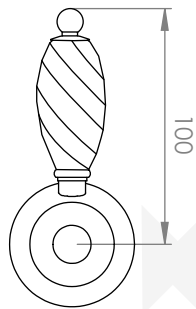

A50.08.V7.KN

BATH MIXER FLOOR MOUNTED WITH HANDPIECE

3 STAR/9Lpm WELS RATING - HANDPIECE ONLY

LEVER HANDLE OPTIONS

STANDARD WITH METAL HANDLE

- .PL WHITE PORCELAIN
- .BL BLACK PORCELAIN
- .CK CRACKLE PORCELAIN

.CL SWAROVSKI CRYSTAL

NB : ENSURE BODY IS INSTALLED AT CORRECT DEPTH 50 - 55MM BELOW FINISHED FLOOR