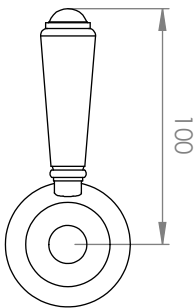

A50.08.V7.KN

BATH MIXER FLOOR MOUNTED WITH HANDPIECE

3 STAR/9Lpm WELS RATING - HANDPIECE ONLY

LEVER HANDLE OPTIONS

STANDARD WITH METAL HANDLE

- .PL WHITE PORCELAIN
- .BL BLACK PORCELAIN
- .CK CRACKLE PORCELAIN

.CL SWAROVSKI CRYSTAL

NB : ENSURE BODY IS INSTALLED AT CORRECT DEPTH 50 - 55MM BELOW FINISHED FLOOR