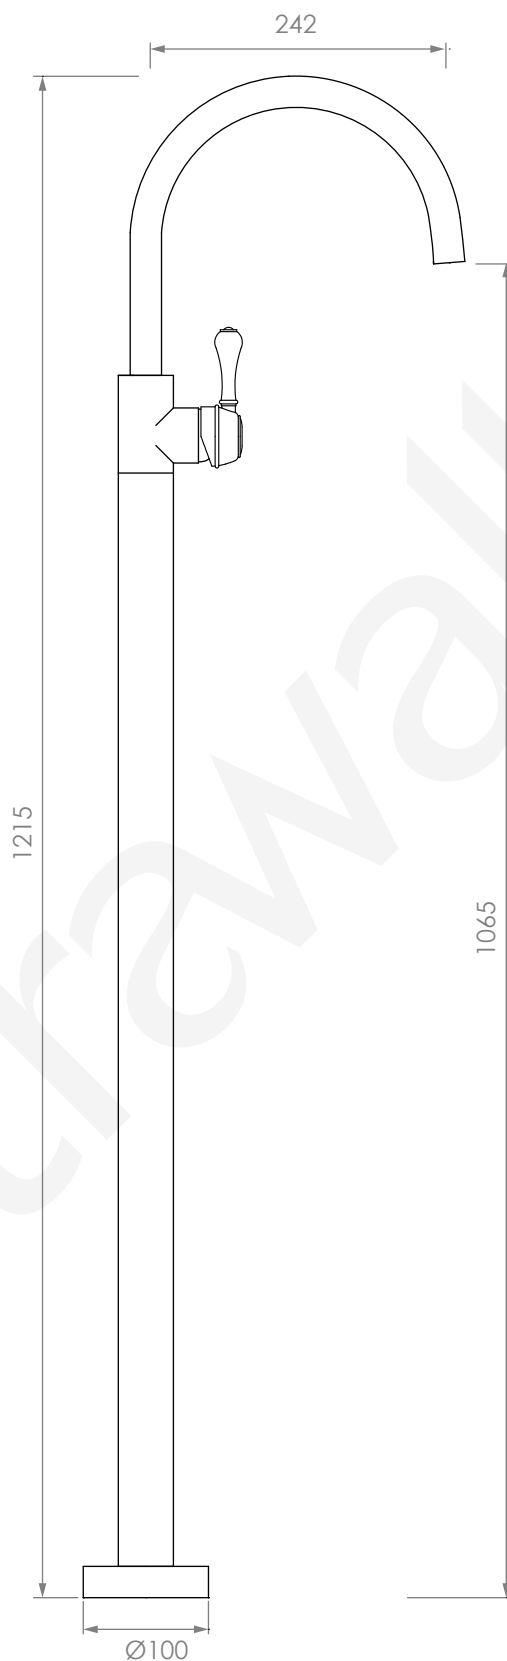

A50.08.V6

BASIN MIXER

5 STAR/6Lpm WELS RATING

LEVER HANDLE OPTIONS

STANDARD WITH METAL HANDLE

- .PL WHITE PORCELAIN
- .BL BLACK PORCELAIN
- .CK CRACKLE PORCELAIN

.CL SWAROVSKI CRYSTAL

NB : ENSURE BODY IS INSTALLED AT CORRECT DEPTH 50 - 55MM BELOW FINISHED FLOOR