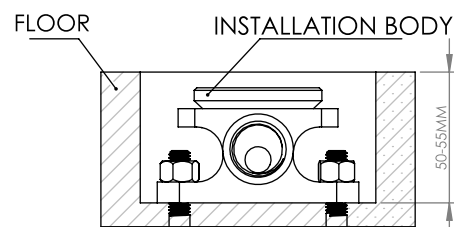

A50.08.V6

BASIN MIXER

5 STAR/6Lpm WELS RATING

LEVER HANDLE OPTIONS

STANDARD WITH METAL HANDLE

- .PL WHITE PORCELAIN
- .BL BLACK PORCELAIN
- .CK CRACKLE PORCELAIN

.CL SWAROVSKI CRYSTAL

NB : ENSURE BODY IS INSTALLED AT CORRECT DEPTH 50 - 55MM BELOW FINISHED FLOOR