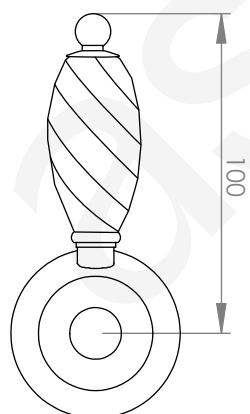

A50.08.V6

BASIN MIXER

5 STAR/6Lpm WELS RATING

LEVER HANDLE OPTIONS

STANDARD WITH METAL HANDLE

- .PL WHITE PORCELAIN
- .BL BLACK PORCELAIN
- .CK CRACKLE PORCELAIN

.CL SWAROVSKI CRYSTAL

NB : ENSURE BODY IS INSTALLED AT CORRECT DEPTH 50 - 55MM BELOW FINISHED FLOOR