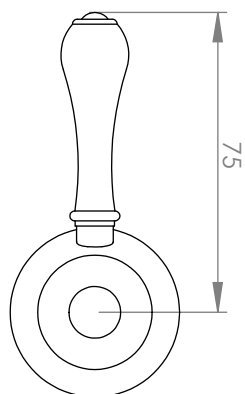

A50.08.V6

BASIN MIXER

5 STAR/6Lpm WELS RATING

LEVER HANDLE OPTIONS

STANDARD WITH METAL HANDLE

- .PL WHITE PORCELAIN
- .BL BLACK PORCELAIN
- .CK CRACKLE PORCELAIN

.CL SWAROVSKI CRYSTAL

NB : ENSURE BODY IS INSTALLED AT CORRECT DEPTH 50 - 55MM BELOW FINISHED FLOOR