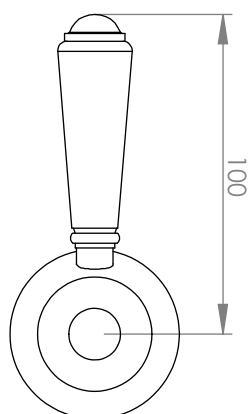

A50.08.V6

BASIN MIXER

5 STAR/6Lpm WELS RATING

LEVER HANDLE OPTIONS

STANDARD WITH METAL HANDLE

- .PL WHITE PORCELAIN
- .BL BLACK PORCELAIN
- .CK CRACKLE PORCELAIN

.CL SWAROVSKI CRYSTAL

NB : ENSURE BODY IS INSTALLED AT CORRECT DEPTH 50 - 55MM BELOW FINISHED FLOOR