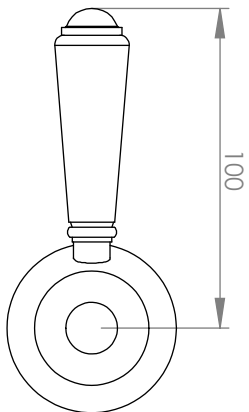

A50.08.V5

BATH MIXER

5 STAR/6Lpm WELS RATING

LEVER HANDLE OPTIONS

STANDARD WITH
METAL HANDLE

.PL WHITE PORCELAIN
.BL BLACK PORCELAIN
.CK CRACKLE PORCELAIN

.CL SWAROVSKI CRYSTAL

NB : ENSURE BODY IS INSTALLED AT CORRECT
DEPTH 50 - 55MM BELOW FINISHED FLOOR