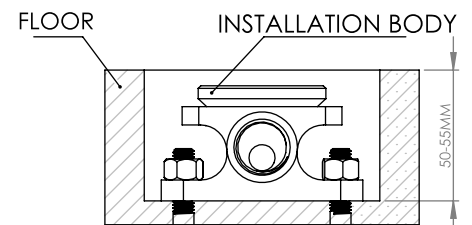

A50.08.V5

BATH MIXER

5 STAR/6Lpm WELS RATING

LEVER HANDLE OPTIONS

STANDARD WITH
METAL HANDLE

.PL WHITE PORCELAIN
.BL BLACK PORCELAIN
.CK CRACKLE PORCELAIN

.CL SWAROVSKI CRYSTAL

NB : ENSURE BODY IS INSTALLED AT CORRECT
DEPTH 50 - 55MM BELOW FINISHED FLOOR