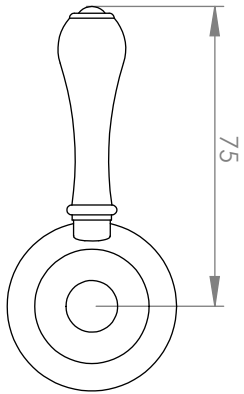

A50.08.V5

BATH MIXER

5 STAR/6Lpm WELS RATING

LEVER HANDLE OPTIONS

STANDARD WITH
METAL HANDLE

.PL WHITE PORCELAIN
.BL BLACK PORCELAIN
.CK CRACKLE PORCELAIN

.CL SWAROVSKI CRYSTAL

NB : ENSURE BODY IS INSTALLED AT CORRECT
DEPTH 50 - 55MM BELOW FINISHED FLOOR