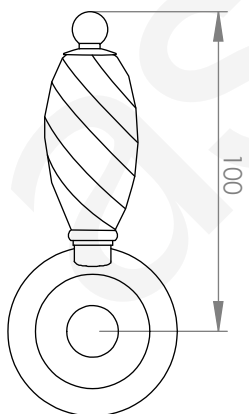

A50.08.V5

BATH MIXER

5 STAR/6Lpm WELS RATING

LEVER HANDLE OPTIONS

STANDARD WITH
METAL HANDLE

.PL WHITE PORCELAIN
.BL BLACK PORCELAIN
.CK CRACKLE PORCELAIN

.CL SWAROVSKI CRYSTAL

NB : ENSURE BODY IS INSTALLED AT CORRECT
DEPTH 50 - 55MM BELOW FINISHED FLOOR