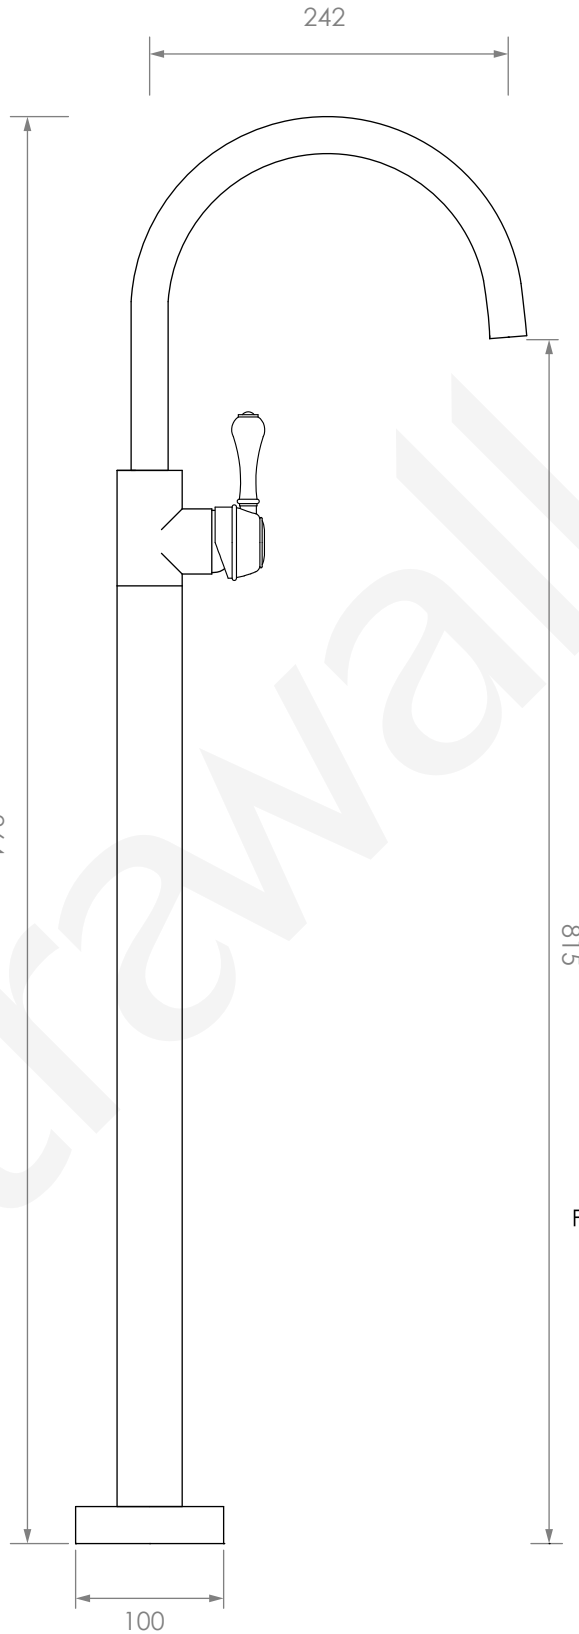

## A50.08.V5

#### LEVER HANDLE OPTIONS

STANDARD WITH METAL HANDLE

- .PL WHITE PORCELAIN
- .BL BLACK PORCELAIN
- .CK CRACKLE PORCELAIN

.CL SWAROVSKI CRYSTAL

NB : ENSURE BODY IS INSTALLED AT CORRECT DEPTH 50 - 55MM BELOW FINISHED FLOOR