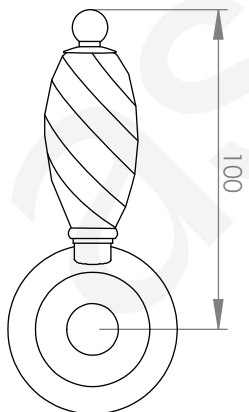

#### LEVER HANDLE OPTIONS

STANDARD WITH METAL HANDLE

- .PL WHITE PORCELAIN
- .BL BLACK PORCELAIN
- .CK CRACKLE PORCELAIN

.CL SWAROVSKI CRYSTAL

NB : ENSURE BODY IS INSTALLED AT CORRECT DEPTH 50 - 55MM BELOW FINISHED FLOOR