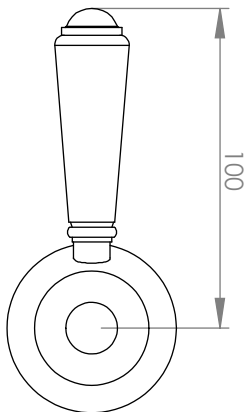

## A50.08.V5

#### LEVER HANDLE OPTIONS

STANDARD WITH METAL HANDLE

- .PL WHITE PORCELAIN
- .BL BLACK PORCELAIN
- .CK CRACKLE PORCELAIN

.CL SWAROVSKI CRYSTAL

NB : ENSURE BODY IS INSTALLED AT CORRECT DEPTH 50 - 55MM BELOW FINISHED FLOOR