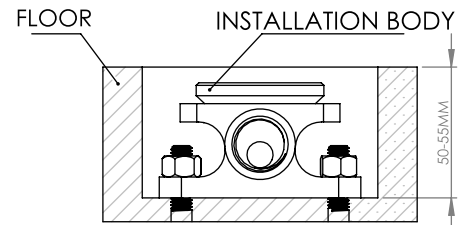

#### LEVER HANDLE OPTIONS

STANDARD WITH METAL HANDLE

- .PL WHITE PORCELAIN
- .BL BLACK PORCELAIN
- .CK CRACKLE PORCELAIN

.CL SWAROVSKI CRYSTAL

NB : ENSURE BODY IS INSTALLED AT CORRECT DEPTH 50 - 55MM BELOW FINISHED FLOOR