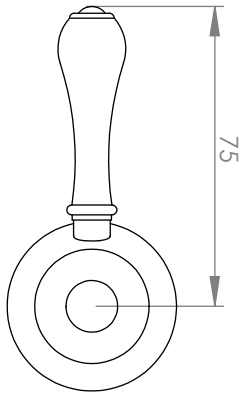

## A50.08.V5

#### LEVER HANDLE OPTIONS

STANDARD WITH METAL HANDLE

- .PL WHITE PORCELAIN
- .BL BLACK PORCELAIN
- .CK CRACKLE PORCELAIN

.CL SWAROVSKI CRYSTAL

NB : ENSURE BODY IS INSTALLED AT CORRECT DEPTH 50 - 55MM BELOW FINISHED FLOOR