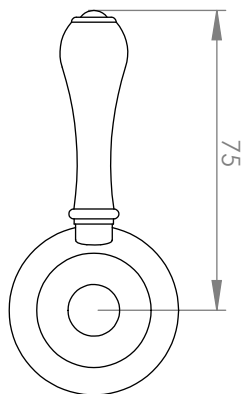

A50.08.V2

BASIN MIXER

5 STAR/6Lpm WELS RATING

LEVER HANDLE OPTIONS

STANDARD WITH
METAL HANDLE

.PL WHITE PORCELAIN
.BL BLACK PORCELAIN
.CK CRACKLE PORCELAIN

.CL SWAROVSKI CRYSTAL