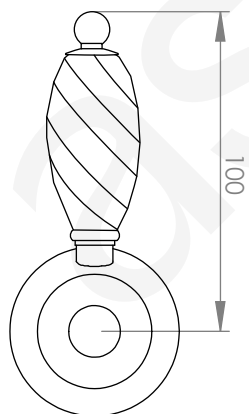

A50.08.V2

BASIN MIXER

5 STAR/6Lpm WELS RATING

LEVER HANDLE OPTIONS

STANDARD WITH
METAL HANDLE

.PL WHITE PORCELAIN
.BL BLACK PORCELAIN
.CK CRACKLE PORCELAIN

.CL SWAROVSKI CRYSTAL