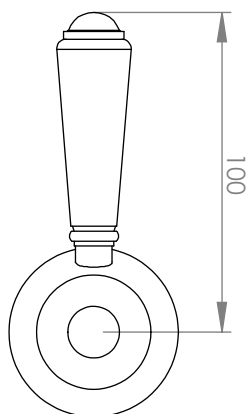

A50.08.V2

BASIN MIXER

5 STAR/6Lpm WELS RATING

LEVER HANDLE OPTIONS

STANDARD WITH
METAL HANDLE

.PL WHITE PORCELAIN
.BL BLACK PORCELAIN
.CK CRACKLE PORCELAIN

.CL SWAROVSKI CRYSTAL