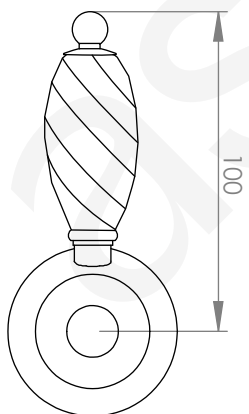

A50.08

BASIN MIXER

5 STAR/6Lpm WELS RATING

LEVER HANDLE OPTIONS

STANDARD WITH
METAL HANDLE

.PL WHITE PORCELAIN
.BL BLACK PORCELAIN
.CK CRACKLE PORCELAIN

.CL SWAROVSKI CRYSTAL