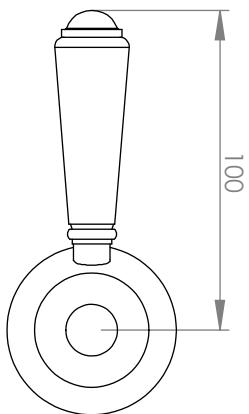

A50.08

BASIN MIXER

5 STAR/6Lpm WELS RATING

LEVER HANDLE OPTIONS

STANDARD WITH
METAL HANDLE

.PL WHITE PORCELAIN
.BL BLACK PORCELAIN
.CK CRACKLE PORCELAIN

.CL SWAROVSKI CRYSTAL