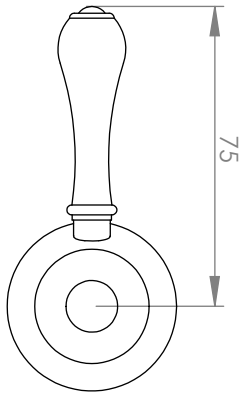

A50.08

BASIN MIXER

5 STAR/6Lpm WELS RATING

LEVER HANDLE OPTIONS

STANDARD WITH
METAL HANDLE

.PL WHITE PORCELAIN
.BL BLACK PORCELAIN
.CK CRACKLE PORCELAIN

.CL SWAROVSKI CRYSTAL