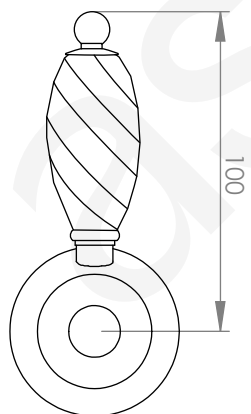

A50.03.V2

BASIN MIXER

5 STAR/6Lpm WELS RATING

LEVER HANDLE OPTIONS

STANDARD WITH
METAL HANDLE

.PL WHITE PORCELAIN
.BL BLACK PORCELAIN
.CK CRACKLE PORCELAIN

.CL SWAROVSKI CRYSTAL