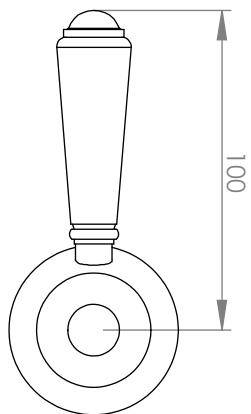

A50.03.V2

BASIN MIXER

5 STAR/6Lpm WELS RATING

LEVER HANDLE OPTIONS

STANDARD WITH
METAL HANDLE

.PL WHITE PORCELAIN
.BL BLACK PORCELAIN
.CK CRACKLE PORCELAIN

.CL SWAROVSKI CRYSTAL