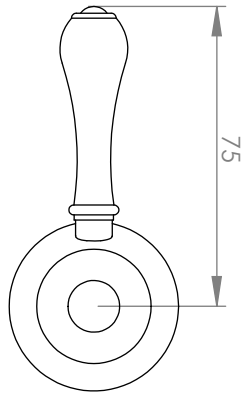

A50.03.V2

BASIN MIXER

5 STAR/6Lpm WELS RATING

LEVER HANDLE OPTIONS

STANDARD WITH
METAL HANDLE

.PL WHITE PORCELAIN
.BL BLACK PORCELAIN
.CK CRACKLE PORCELAIN

.CL SWAROVSKI CRYSTAL