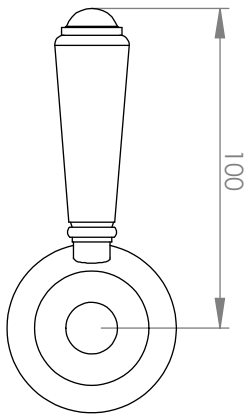

A50.03

BASIN MIXER

5 STAR/6Lpm WELS RATING

LEVER HANDLE OPTIONS

STANDARD WITH
METAL HANDLE

.PL WHITE PORCELAIN
.BL BLACK PORCELAIN
.CK CRACKLE PORCELAIN

.CL SWAROVSKI CRYSTAL