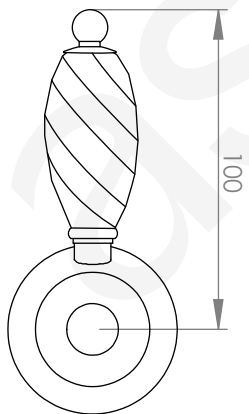

A50.03

BASIN MIXER

5 STAR/6Lpm WELS RATING

LEVER HANDLE OPTIONS

STANDARD WITH
METAL HANDLE

.PL WHITE PORCELAIN
.BL BLACK PORCELAIN
.CK CRACKLE PORCELAIN

.CL SWAROVSKI CRYSTAL