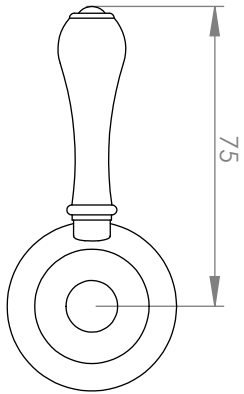

A50.03

BASIN MIXER

5 STAR/6Lpm WELS RATING

LEVER HANDLE OPTIONS

STANDARD WITH
METAL HANDLE

.PL WHITE PORCELAIN
.BL BLACK PORCELAIN
.CK CRACKLE PORCELAIN

.CL SWAROVSKI CRYSTAL