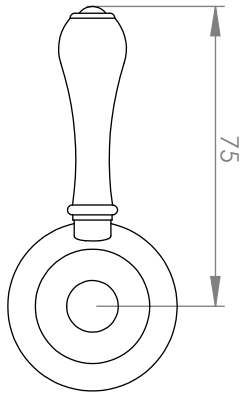

A50.02

BASIN MIXER

5 STAR/6Lpm WELS RATING

LEVER HANDLE OPTIONS

STANDARD WITH
METAL HANDLE

.PL WHITE PORCELAIN
.BL BLACK PORCELAIN
.CK CRACKLE PORCELAIN

.CL SWAROVSKI CRYSTAL