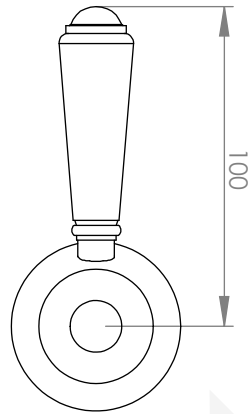

A50.02

BASIN MIXER

5 STAR/6Lpm WELS RATING

LEVER HANDLE OPTIONS

STANDARD WITH
METAL HANDLE

.PL WHITE PORCELAIN
.BL BLACK PORCELAIN
.CK CRACKLE PORCELAIN

.CL SWAROVSKI CRYSTAL