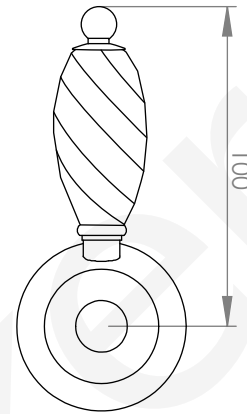

A50.02

BASIN MIXER

5 STAR/6Lpm WELS RATING

LEVER HANDLE OPTIONS

STANDARD WITH
METAL HANDLE

.PL WHITE PORCELAIN
.BL BLACK PORCELAIN
.CK CRACKLE PORCELAIN

.CL SWAROVSKI CRYSTAL