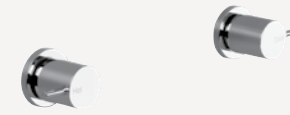

Icon Product Range

Wall Tap Set

A69.49 Wall Tap Set

Offset Wall Tap Set

A69.49.O Offset Wall Tap Set