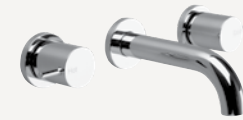

Icon Product Range

Wall Set

A69.05 155mm Spout
A69.06 200mm Spout
A69.06.250 250mm Spout

Available with Flow Control for Basin, add .FC to end of code.
5 Star 6L/min WELS Rating

Wall Set on Backplate

A69.05.BP 155mm Spout
A69.06.BP 200mm Spout
A69.06.250.BP 250mm Spout