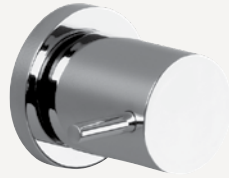

Icon Product Range

Bath/Shower Diverter
Non-Mixing

A69.41 Bath/Shower Diverter