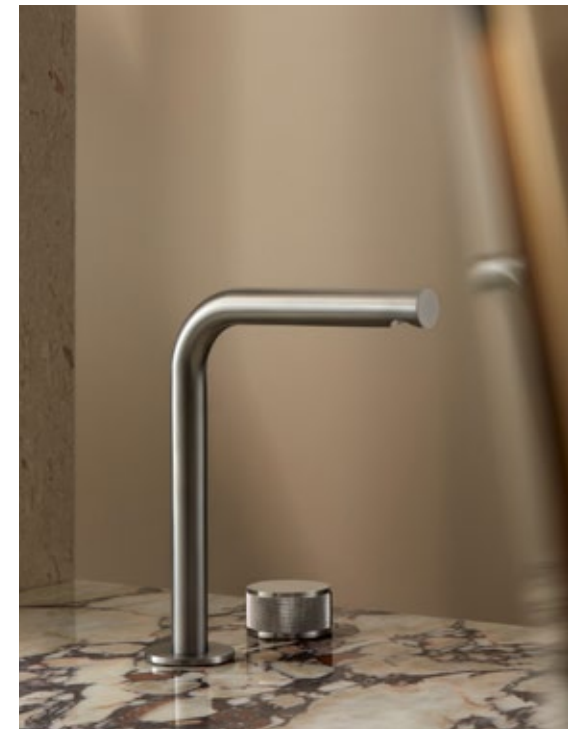

Assemble

Assemble Kitchen Set with Pull Out Spout in Aged Brass A81.08.V9.V2.05
Specified by Travis Walton. Photography by Elisa Watson

Astra Walker

Assemble

Opposite: Assemble Extended Basin Set with Fluted Handles in Brushed Platinum A81.07.V9.69.100.V7.01