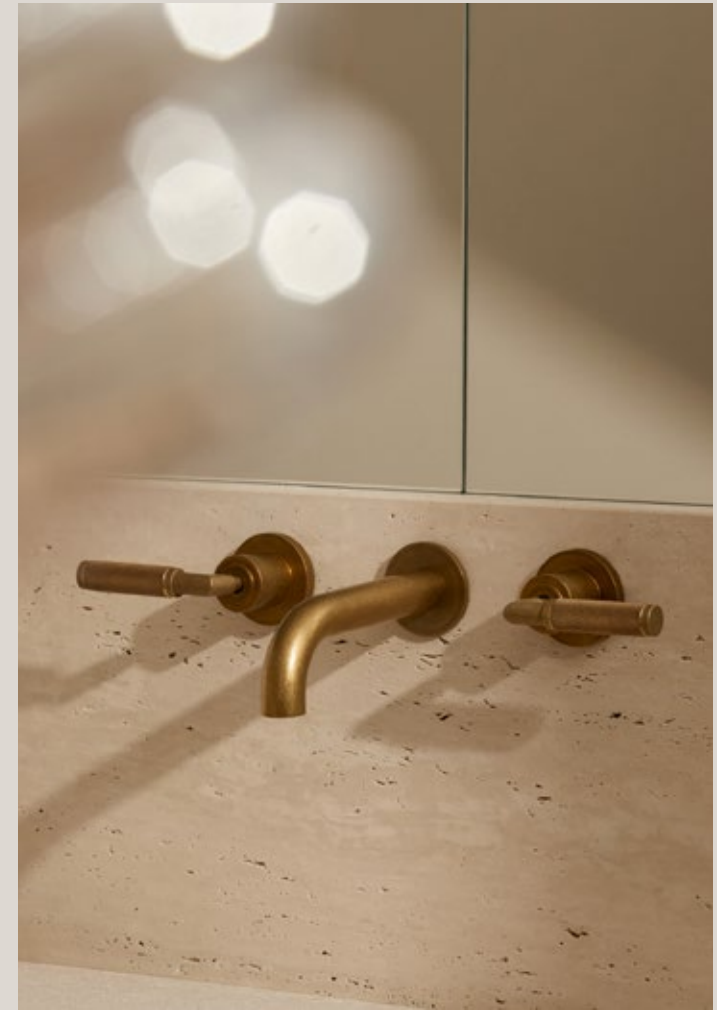

Contemporary

Product Catalogue

astrawalker

Contents

Introduction	4
Spring	7
Icon	21
Icon Stainless Steel	51
Icon +	57
Icon + Lever	73
Knurled Icon + Lever	89
Eden	103

Assemble	111
Elk	125
Jonas	131
Metropolis	135
Pura	143
Wastes & Traps	160
Cistern & Flushplates	162
Colours & Finishes	163