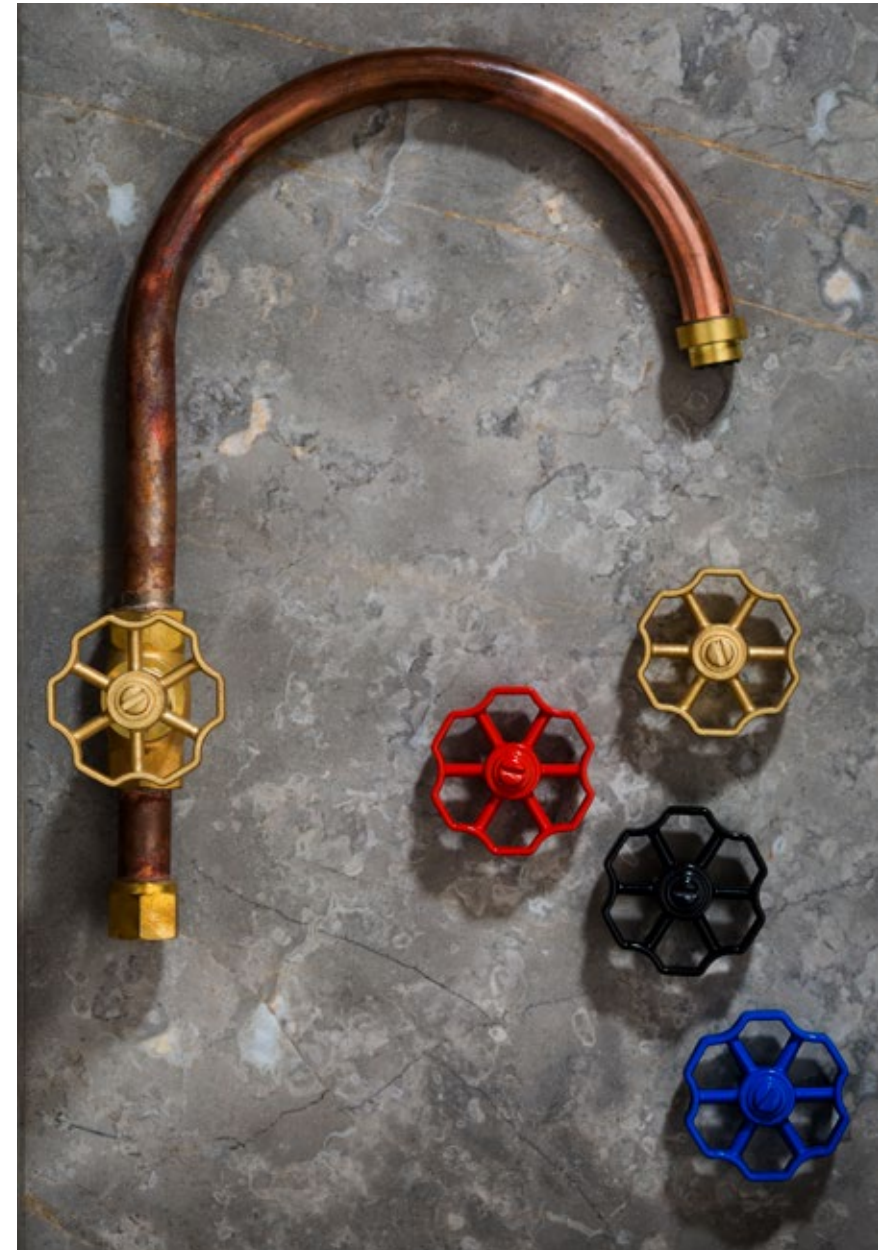

Eden Pillar Tap with red handle A11.40.V1R

Eden

Opposite: Eden Hob Sink Set with brass handles A11.32
Above: Eden brass handle

Astra Walker

Eden Bib Tap with brass handles A11.15

Eden

Eden Tap with brass handle A11.40