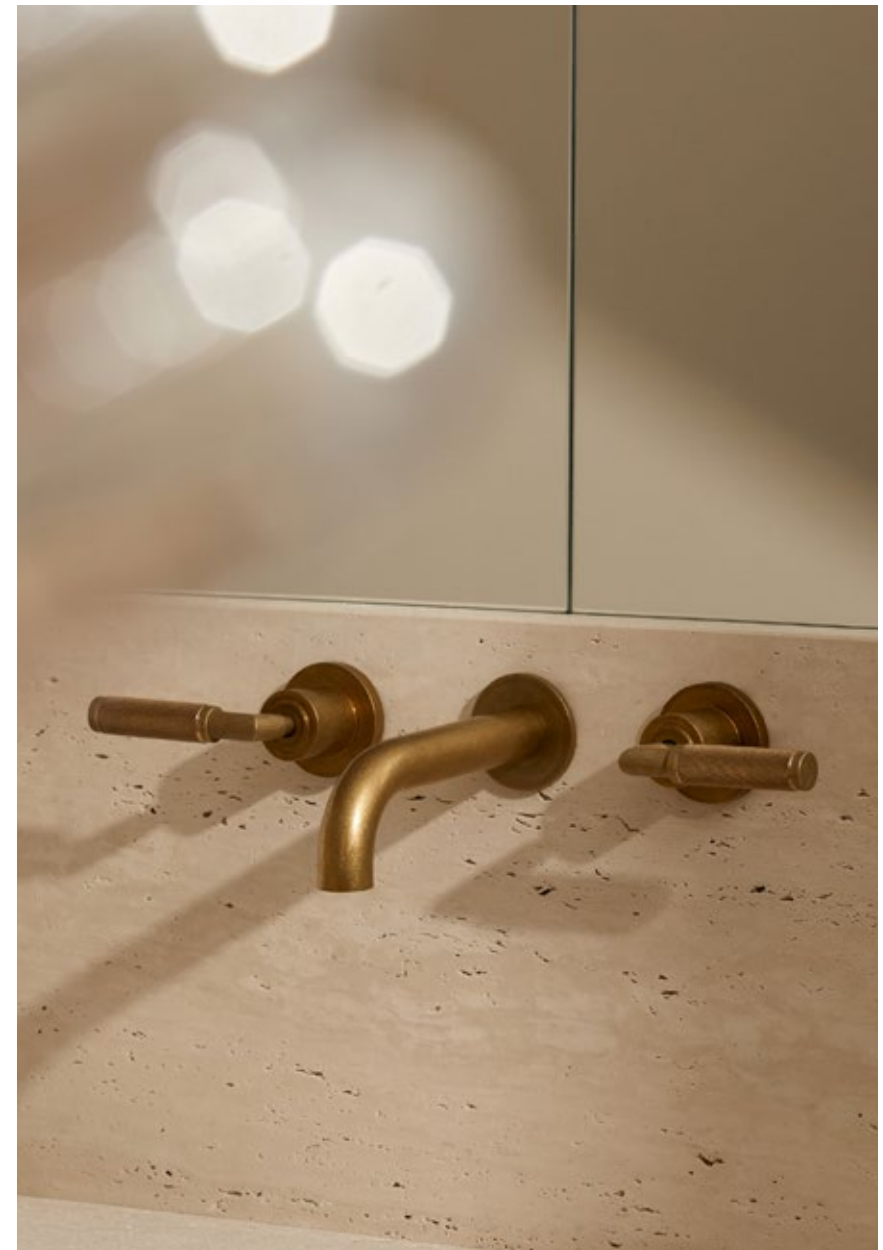

Shelf
A68.59 Shelf

Toilet Roll Holder
A68.61 Toilet Roll Holder

Toilet Roll Holder
A68.61.V2 Toilet Roll Holder

Robe Hook
A68.63 Robe Hook

Knurled Icon + Lever

Knurled Icon + Lever is an extension of our Icon + Lever collection, however features a fine, hand-finished diamond-cut pattern which is applied to the levered handles, this detail is featured across the collection.