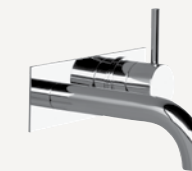

Wall Mixer Set

A69.05.48 155mm Spout
A69.06.48 200mm Spout
A69.06.48.250 250mm Spout

Available with Flow Control for Basin, add .FC to end of code.
5 Star 6L/min WELS Rating

Wall Mixer Set on Backplate

A69.05.48.BP 155mm Spout
A69.06.48.BP 200mm Spout
A69.06.48.250.BP 250mm Spout