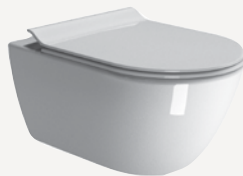

Wall Mounted Toilet Pan
SWIRLFLUSH 55cm x 36cm
with Slim Soft-Close Seat
WELS Rating 4 Star
3.4L/Average Flush
4.6L/Full Flush
3.1L/Half Flush

A94.67.99 Gloss White
A94.67.99.91 Ghiaccio
A94.67.99.92 Creta
A94.67.99.93 Tortora
A94.67.99.94 Bistro
A94.67.99.95 Agave
A94.67.99.96 Ardesia
A94.67.99.97 Cenere
A94.67.99.98 Matt White