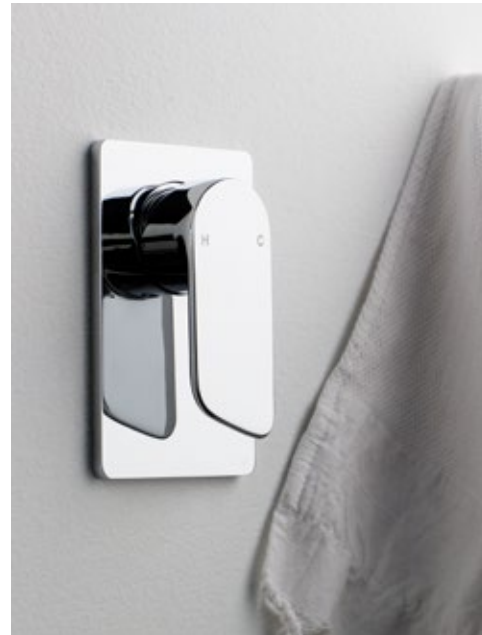

Above Left: Jonas Basin Mixer in Chrome A72.03.00
Above Right: Jonas Wall Mixer in Chrome A72.48.00

Jonas Product Range

Basin Mixer
156mm Fixed Spout
5 Star 5L/min WELS Rating
A72.02 Basin Mixer