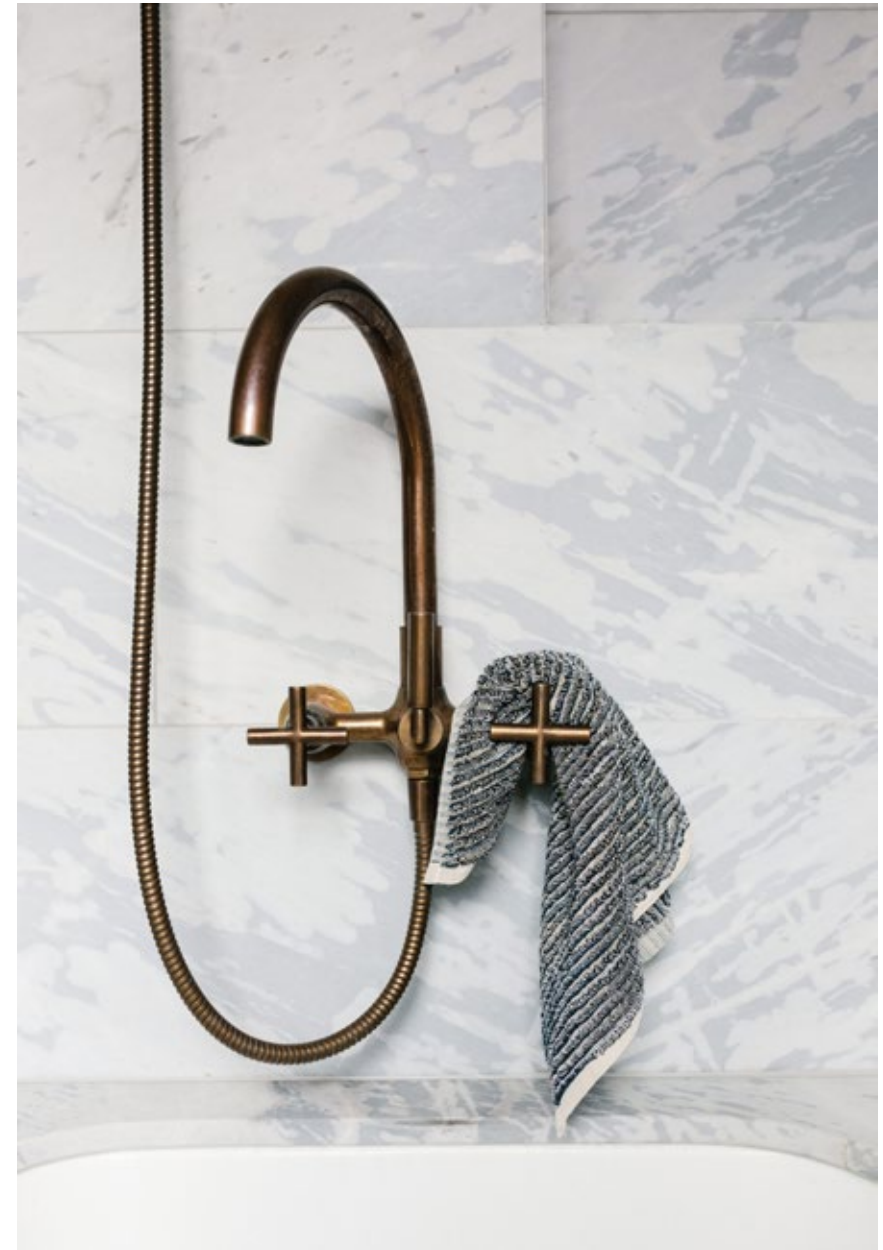

Icon + Hob Set in Matt Black A67.07.V2.02
Specified by Tom Robertson. Photography by Derek Swalwell