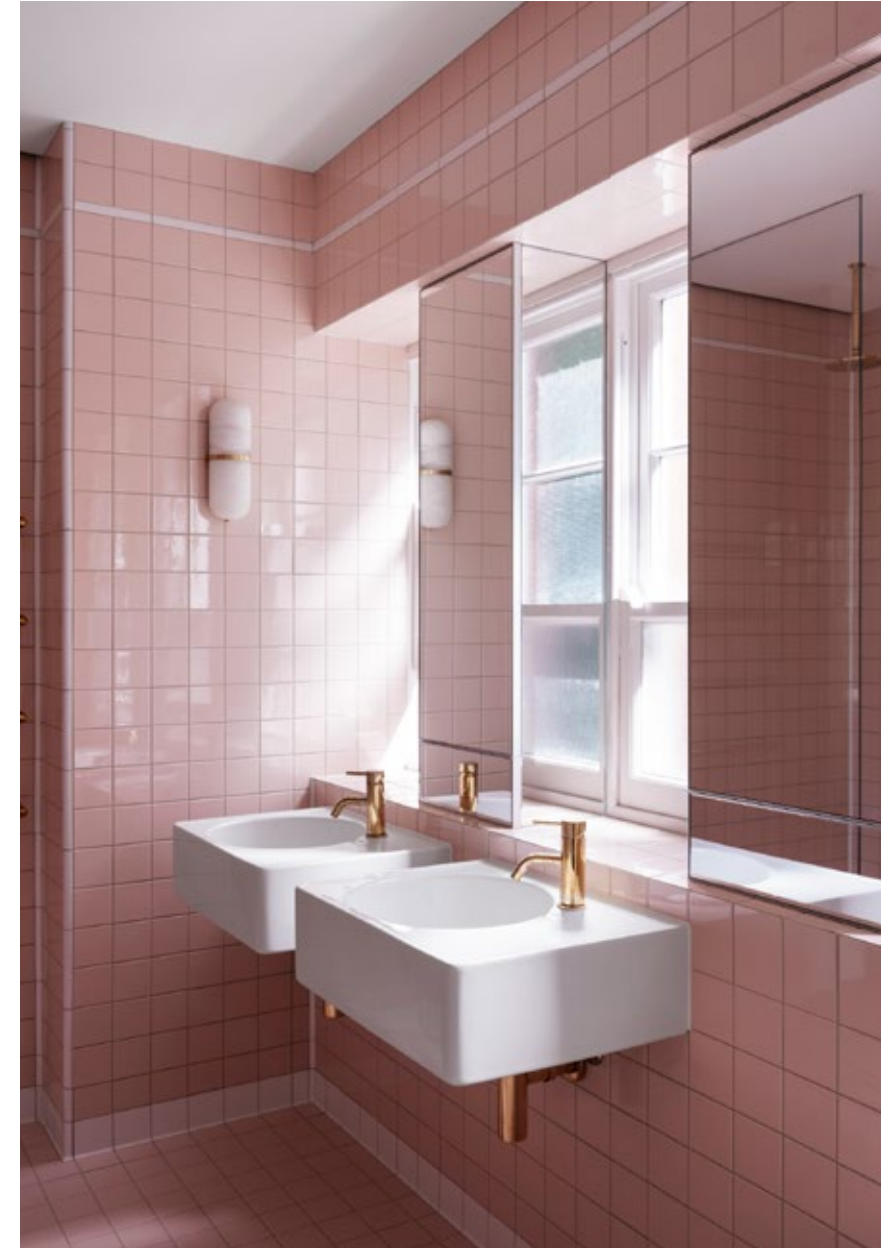

Opposite: Icon Ceiling Mounted Shower Arm & 200mm Rose in Aged Brass A69.11.AC.200.05
Icon Wall Mixer in Aged Brass A69.48.05
Icon Wall Set in Aged Brass A69.06.48.BP.05
Specified by Travis Walton. Photography by Elisa Watson
Above Left: Icon Wall Set in Ice Grey A69.05.48.10
Specified by Studio Tate. Photography by Sharyn Cairns
Above Right: Icon Floor Mounted Bath Mixer in Aged Brass A69.08.V5.05
Specified by Jillian Dinkel. Photography by Pablo Veiga

Icon Basin Mixer in Natural Brass A69.02.20
Icon Bottle Trap in Natural Brass A70.38.20
Specified by Handelsmann & Khaw. Photography by Felix Forest