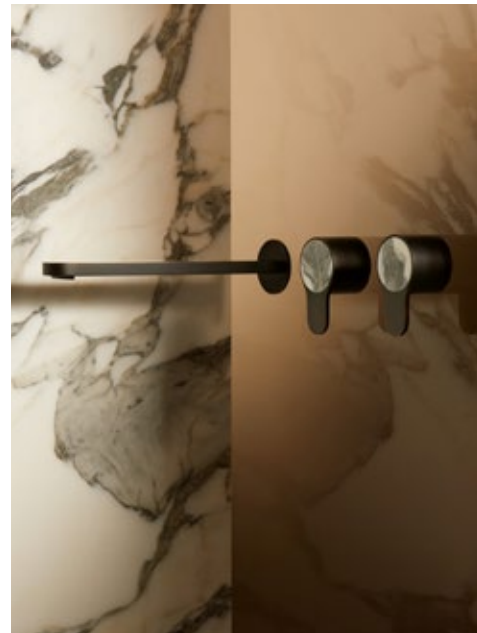

Above Left: Spring 600mm Double Towel Rail in Matt Black A82.57.6.02
 Spring Towel Holder in Matt Black A82.51.02
 Spring Soap Holder in Matt Black A82.52.02
 Spring Shelf in Matt Black A82.59.02
 Spring 600mm Single Towel Rail in Matt Black A82.55.6.02
 Spring Robe Hook in Matt Black A82.63.02