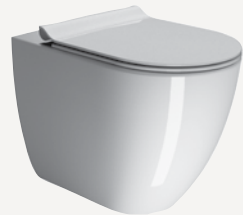

Floor Mounted Toilet Pan
SWIRLFLUSH 55cm x 36cm
with Slim Soft-Close Seat
WELS Rating 4 Star
3.4L/Average Flush
4.6L/Full Flush
3.1L/Half Flush

A94.66.99 Gloss White
A94.66.99.91 Ghiaccio
A94.66.99.92 Creta
A94.66.99.93 Tortora
A94.66.99.94 Bistro
A94.66.99.95 Agave
A94.66.99.96 Ardesia
A94.66.99.97 Cenere
A94.66.99.98 Matt White