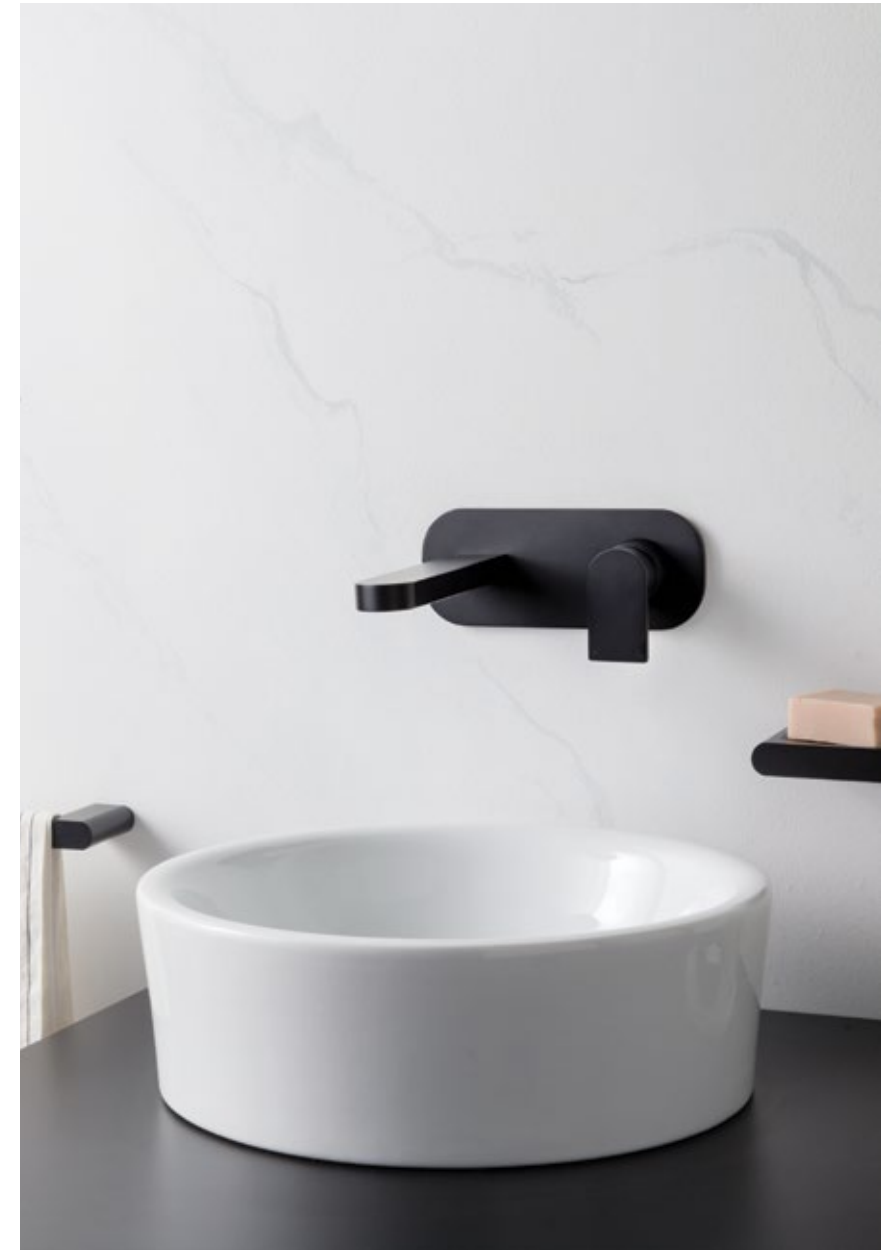

Metropolis Basin Mixer in Brushed Platinum A76.02.01
Metropolis Toilet Roll Holder in Brushed Platinum A76.61.01
Specified by SJB Architects. Photography by Nicole England

Metropolis Wall Set in Matt Black A76.05.48.BP02