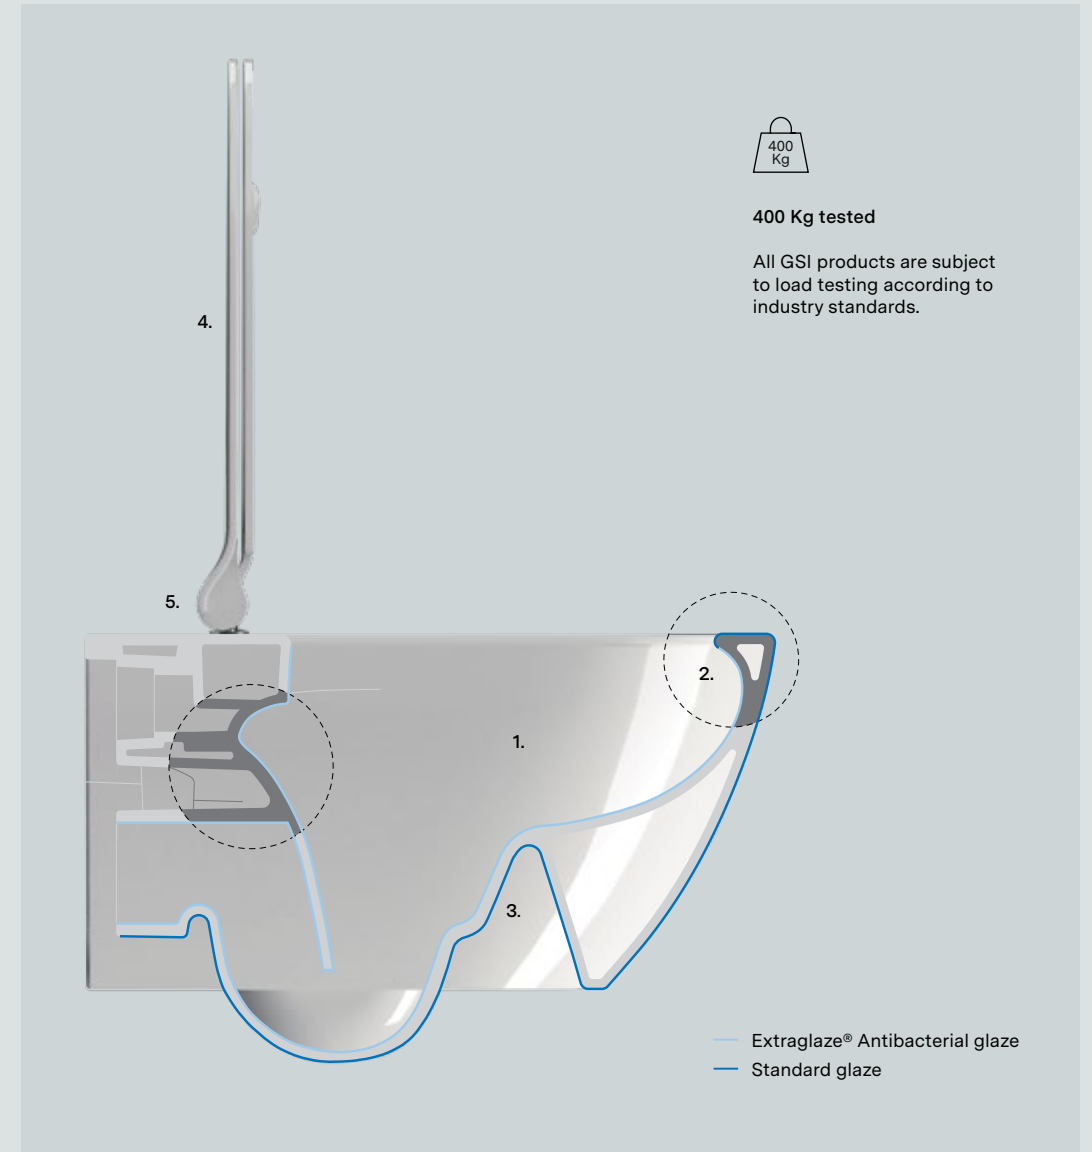

400 Kg tested

All GSI products are subject to load testing according to industry standards.

— Extraglaze® Antibacterial glaze
— Standard glaze

Italian Made

Combining cutting-edge technology and hand craftsmanship, GSI ceramics are manufactured in Italy to the strictest quality standards.

Colours & Finishes

Gloss finish available in White. Matt finish available in 9 colours (including white).

Water Saver

All GSI toilets perform optimal flushing using only 3 litres of water for half-flush and 4.5 litres of water for full-flush.