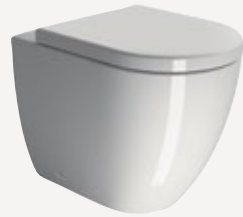

Pura Product Range

Floor Mounted Toilet Pan
SWIRLFLUSH 55cm x 36cm
with Soft-Close Seat
WELS Rating 4 Star
3.4L/Average Flush
4.6L/Full Flush
3.1L/Half Flush

A94.66 Gloss White
A94.66.98 Matt White