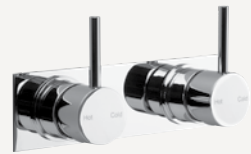

Hob Mixer

A69.48.V3 Hob Mixer

Diverter Mixer

A69.48.V4.R Wall Diverter Mixer

Diverter Mixer

A69.48.V4 Wall Diverter Mixer

Twin Mixers on Backplate
140mm Centres

A69.48.V7 Twin Mixer